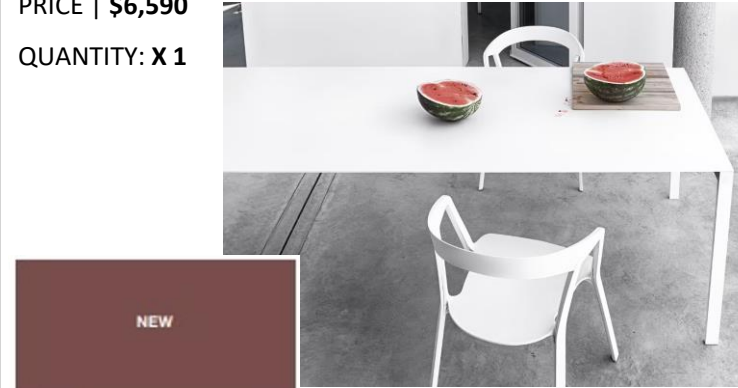

THIN-K OUTDOOR – EXTENSION DINING TABLE

SIZE: 150 X 80CM (WITH 2 X EXTENSIONS)

TOP AND RECTANGLE LEGS IN ROSSO JAIPUR

PRICE | $6,590

QUANTITY: X 1