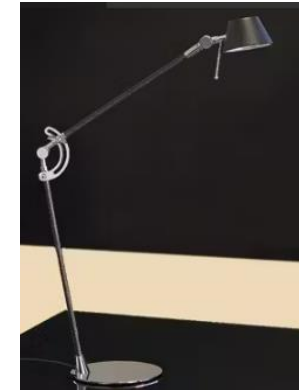

COMPOSER TABLE LAMP

PRICE | $1,180

QUANTITY: X 4

STRUCTURE IN POLISHED CHROME

& CARBON FIBRE

AS PICTURED