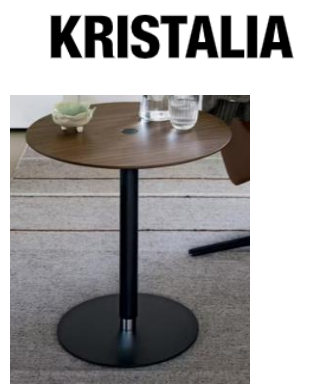

BRONZE METAL BASE

**BCN COFFEE TABLE**

SIZE: 65DIA X H.45CM

PRICE: **\$1,650** QUANTITY: **X 1**

TOP IN BLACK LAMINATE SOLID BEECH LEGS

**BCN COFFEE TABLE**

SIZE: 55DIA X 33H CM

PRICE: **\$1,720** QUANTITY: **X 1**

TOP IN PURE WHITE LAMINATE SOLID BEECH LEGS

**KRISTALIA**

**PTB SIDE TABLE**

50DIA X 50 -73CM ADJUSTABLE HEIGHT

PRICE | **\$1,995**

FENIX BLACK TOP & BLACK BASE

**X 1**

**KRISTALIA**