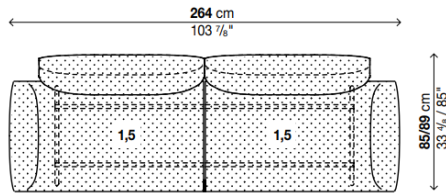

PIPING IN GROSS GRAIN COL. 53

INCLUDING

3 x CUSHIONS WITH ROLL

73 X 63 CM

4 x SCATTER CUSHIONS

52 X 48 CM

TENSO 3-SEATER SOFA

PRICE | \$20,590

QUANTITY: x 1

SIZE: 264 L x 89 D cm

FINISH: FABRIC: CAT E CURMI 620054 TORRI LAN

BLACK LACQUERED LEGS \*2 SCATTER CUSHIONS INCLUDED

KRISTALIA

620 054

BOSS 248 SOFA

SIZE | 248L x 95D x 80cmH