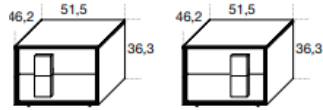

NAVIS BEDSIDE 2 DRAWER

SIZE: 51.5 X 46 X H.36.3CM

PRICE | $1,695

LEFT QUANTITY: X 3

RIGHT QUANTITY: X 1 (2 X ON ORDER)

FINISH: THERMOCOTTO