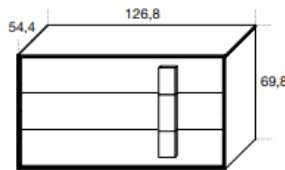

NAVIS 3 DRAWER DRESSER

SIZE: 126.8 X 54.4 X H.69.8CM

PRICE | $4,880

QUANTITY: X 0 (2 X ON ORDER)

FINISH: THERMOCOTTO