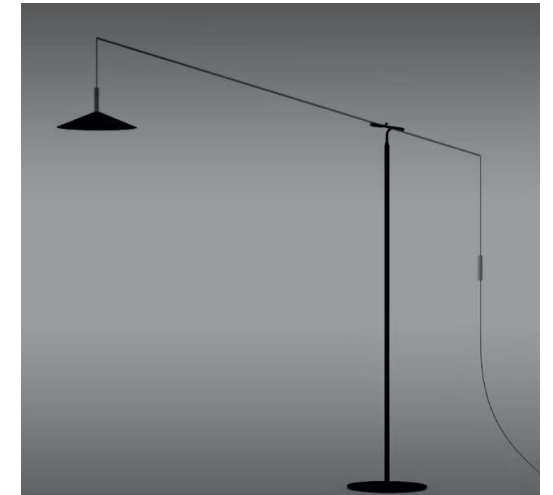

SHADE IN MATT BLACK

L212 x H 226

**MAMI FLOOR TO CEILING LIGHT**

PRICE | \$11,690

QUANTITY: X 2

DIMENSIONS:

250-280CM H ADJUSTABLE

BRASS STEM