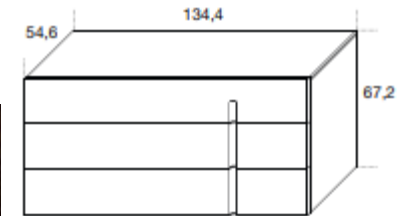

SIZE: 134.4 X 54.6 X H.67.2CM

PRICE | \$3,790

QUANTITY: **X 2**

IN MATT TUFO - HANDLE TERM COTTO

**ASTRID DRESSER**

PRICE | \$4,780

QUANTITY: **X 0**

DIMENSIONS: 126 x 60 x 72cm (H)