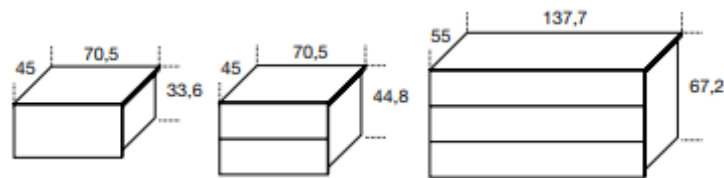

SIMPLE BEDSIDE 1 DRAWER

SIZE: 70W X 45D X H.33.6CM

PRICE | $1,050

QUANTITY: **X 0 (8 X ON ORDER)**

IN MATT LACQUER CORDA

md h

SIMPLE BEDSIDE 2 DRAWER

SIZE: 70W X 45D X H.44.8CM

PRICE | $1,299

QUANTITY: **X 3 (10 X ON ORDER)**

IN MATT LACQUER CORDA

SIMPLE 3 DRAWER DRESSER

SIZE: 137.7W X 55D X H.67.2 CM

PRICE | $3,295

QUANTITY: **X 0 (3 X ON ORDER)**

IN MATT LACQUER CORDA

RAY BEDSIDE

SIZE: 67 X 45 X H.33.5CM

PRICE | $999

RIGHT SIDE HANDLE **X 2 (8 X ON ORDER)**

LEFT SIDE HANDLE **X 0 (8 X ON ORDER)**

MATT TUFO HANDLE TERM COTTO

md h

RAY DRESSER

SIZE: 134.4 X 54.6 X H.67.2CM

PRICE | $3,790

QUANTITY: **X 2**

IN MATT TUFO - HANDLE TERM COTTO

ASTRID DRESSER

PRICE | $4,780

QUANTITY: **X 0**

DIMENSIONS: 126 x 60 x 72cm (H)

FINISH: ASH LACQUERED BASALTO

md h