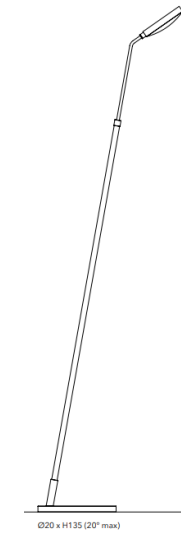

SPOON FLOOR LAMP

PRICE | $3,495

QUANTITY: X 2

MATT BLACK STRUCTURE

COGNAC WOVEN LEATHER

Nero opaco
Matt black

Pelle cognac
Cognac leather