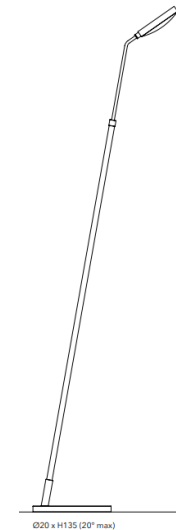

SPOON FLOOR LAMP

PRICE | $3,495

QUANTITY: X 2

MATT BLACK STRUCTURE

COGNAC WOVEN LEATHER

Nero opaco
Matt black

Pelle cognac
Cognac leather