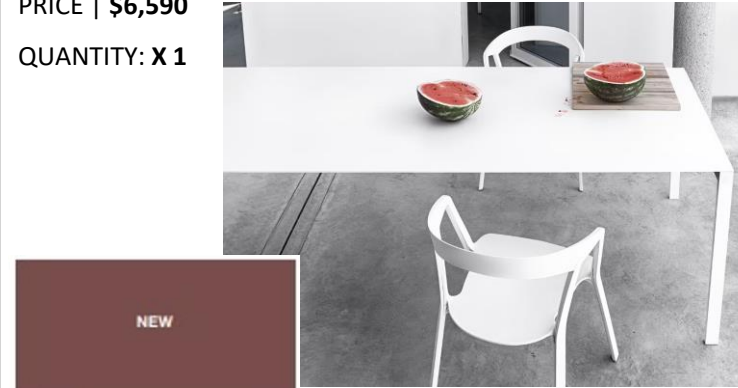

THIN-K OUTDOOR – EXTENSION DINING TABLE

SIZE: 150 X 80CM (WITH 2 X EXTENSIONS)

TOP AND RECTANGLE LEGS IN ROSSO JAIPUR

PRICE | **$6,590**

QUANTITY: **X 1**