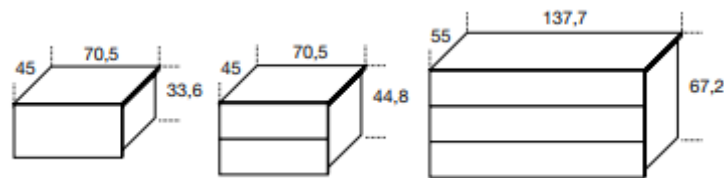

IN MATT LACQUER CORDA

SIMPLE 3 DRAWER DRESSER

SIZE: 137.7W X 55D X H.67.2 CM

PRICE | \$3,295

QUANTITY: **X 0 (3 X ON ORDER)**

IN MATT LACQUER CORDA

RAY BEDSIDE

SIZE: 67 X 45 X H.33.5CM