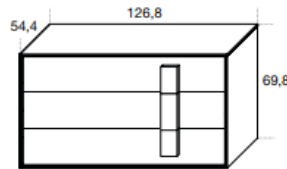

NAVIS 3 DRAWER DRESSER

SIZE: 126.8 X 54.4 X H.69.8CM

PRICE | $4,880

QUANTITY: X 0 (2 X ON ORDER)

FINISH: THERMOCOTTO