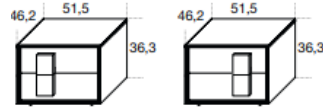

NAVIS BEDSIDE 2 DRAWER

SIZE: 51.5 X 46 X H.36.3CM

PRICE | $1,695

LEFT QUANTITY: X 4

RIGHT QUANTITY: X 2 (2 X ON ORDER)

FINISH: THERMOCOTTO