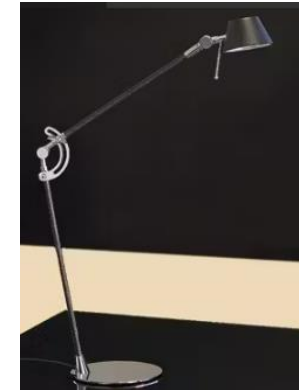

COMPOSER TABLE LAMP

PRICE | \$1,180

QUANTITY: X 4

STRUCTURE IN POLISHED CHROME

& CARBON FIBRE

AS PICTURED

STEFANIE TABLE LAMP

PRICE | \$990 / **SALE PRICE \$590**