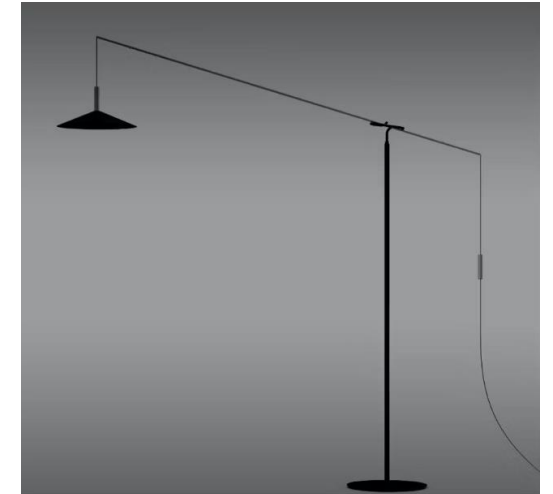

ARANCINI BY MODA PIERA

SIZE: 23W X 15D X H.57CM

PRICE | $1,395 TABLE

QUANTITY: X 5

TRAVERTINE BASE

BRASS STRUCTURE

33W X 20D X H.177CM

PRICE | $2,295 FLOOR

QUANTITY: X 3

TRAVERTINE BASE

BRASS STRUCTURE

33W X 20D X H.177CM

PRICE | $2,295 FLOOR

QUANTITY: X 1

BLACK MARBLE BASE

BLACK PATINATED BRASS STRUCTURE

GILDA FLOOR LAMP BY PALLUCO

PRICE | $2,460

QUANTITY: X 1

SIZE: 670 DIA X H.128-285CM

SHADE: JUTE BLACK

BASE: MATT BLACK

pallucco

ALTURA FLOOR LAMP BY PENTA

PRICE | $4,150

QUANTITY: X 5

DIMENSIONS:

212 X H.216H CM

MATT BLACK STEM

MATT BLACK ROD

SHADE IN MATT BLACK

L212 x H 226

MAMI FLOOR TO CEILING LIGHT

PRICE | $11,690

QUANTITY: X 2

DIMENSIONS:

250-280CM H ADJUSTABLE

BRASS STEM

ACID ETCHED GLASS