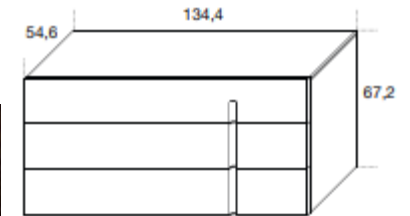

PRICE | \$999

RIGHT SIDE HANDLE **X 2 (8 X ON ORDER)**

LEFT SIDE HANDLE **X 0 (8 X ON ORDER)**

MATT TUFO HANDLE TERMCOTTO

md h

RAY DRESSER

SIZE: 134.4 X 54.6 X H.67.2CM

PRICE | \$3,790

QUANTITY: **X 2**

IN MATT TUFO - HANDLE TERMCOTTO

ASTRID DRESSER

PRICE | \$4,780

QUANTITY: **X 0**

DIMENSIONS: 126 x 60 x 72cm (H)

FINISH: ASH LACQUERED BASALTO

md h