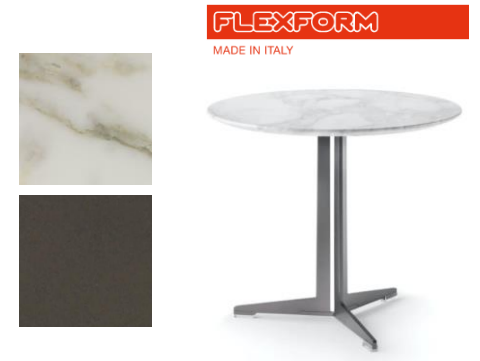

40DIA X 46H

TOP IN MATT CALACATTA ORO MARBLE

BURNISHED FRAME

GIANO COFFEE TABLE

PRICE | **\$16,895**

QUANTITY: X 1

DIMENSIONS:

170 X 100 X 38CM