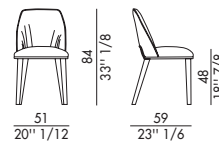

Informazioni tecniche / Technical informations

Sedia imbottita con gambe in metallo verniciato.

Nero	V01	Titanio	V04
Antracite	V03	Bronzo	V05
Avorio	V08	Oro	V06

Upholstered chair with metal painted legs.

Black	V01	Titanium	V04
Anthracite	V03	Bronze	V05
Ivory	V08	Gold	V06

Rivestimento non sfoderabile.

H 140 cm x L 120 cm 1,80 m²

Cover not removable.

H 140 cm x L 120 cm 1,80 m²