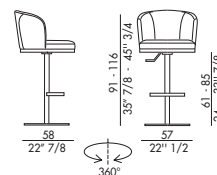

Informazioni tecniche / Technical informations

Sgabello imbottito con base girevole in metallo verniciato regolabile in altezza.

Nero	V01	Titanio	V04
Antracite	V03	Bronzo	V05

Rivestimento non sfoderabile.

H 140 cm x L 140 cm 2,50 m²

Upholstered stool with swivel base adjustable in height in painted metal.

Black	V01	Titanium	V04
Anthracite	V03	Bronze	V05

Cover not removable.

H 140 cm x L 140 cm 2,50 m²