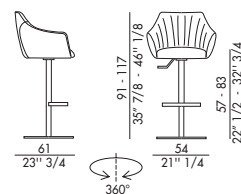

Informazioni tecniche / Technical informations

Sgabello imbottito con base girevole in metallo verniciato regolabile in altezza.

Nero V01 Titanio V04
Antracite V03 Bronzo V05

Rivestimento non sfoderabile.

H 140 cm x L 140 cm 2,80 m²

Upholstered stool with swivel base adjustable in height in painted metal.

Black V01 Titanium V04
Anthracite V03 Bronze V05

Cover not removable.

H 140 cm x L 140 cm 2,80 m²