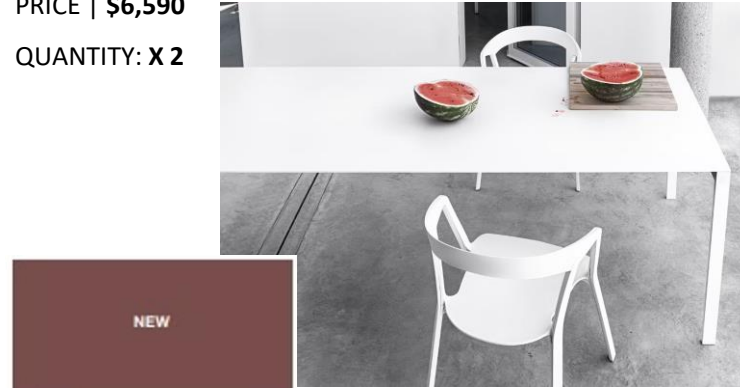

THIN-K OUTDOOR – EXTENSION DINING TABLE

SIZE: 150 X 80CM (WITH 2 X EXTENSIONS)

TOP AND RECTANGLE LEGS IN ROSSO JAIPUR

PRICE | $6,590

QUANTITY: X 2