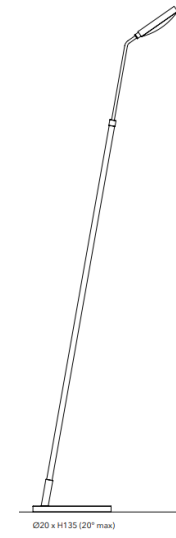

SPOON FLOOR LAMP

PRICE | $3,290

QUANTITY: X 2

MATT BLACK STRUCTURE

COGNAC WOVEN LEATHER

Nero opaco
Matt black

Pelle cognac
Cognac leather