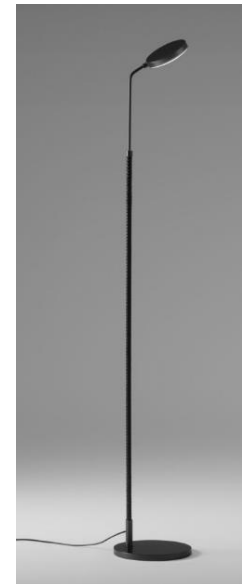

SPOON FLOOR LAMP

PRICE | $3,290

QUANTITY: X 2

MATT BLACK STRUCTURE

COGNAC WOVEN LEATHER

Nero opaco
Matt black

Pelle cognac
Cognac leather