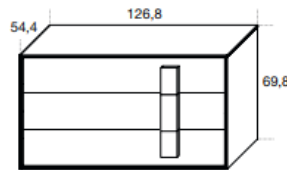

NAVIS 3 DRAWER DRESSER

SIZE: 126.8 X 54.4 X H.69.8CM

PRICE | $4,880

QUANTITY: X 0 (2 X ON ORDER)

FINISH: THERMOCOTTO