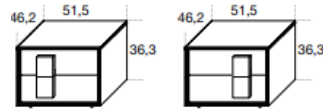

NAVIS BEDSIDE 2 DRAWER

SIZE: 51.5 X 46 X H.36.3CM

PRICE | $1,695

LEFT QUANTITY: X 5

RIGHT QUANTITY: X 3 (2 X ON ORDER)

FINISH: THERMOCOTTO