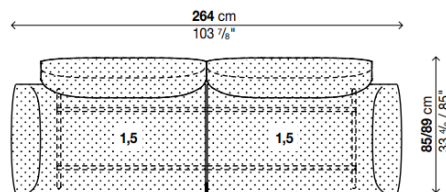

TENSO 3-SEATER SOFA

PRICE | $20,590

QUANTITY: x 1

SIZE: 264 L x 89 D cm

FINISH: FABRIC: CAT E CURMI 620054 TORRI LAN

BLACK LACQUERED LEGS *2 SCATTER CUSHIONS INCLUDED

KRISTALIA