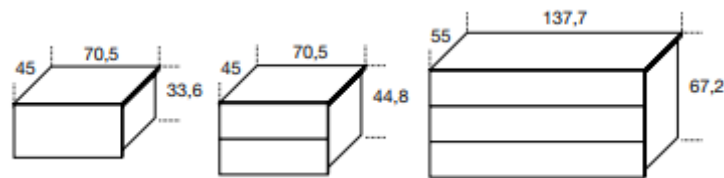

SIMPLE BEDSIDE 1 DRAWER

SIZE: 70W X 45D X H.33.6CM

PRICE | $1,050

QUANTITY: X 2 (8 X ON ORDER)

IN MATT LACQUER CORDA

md h

SIMPLE BEDSIDE 2 DRAWER

SIZE: 70W X 45D X H.44.8CM

PRICE | $1,299

QUANTITY: X 1 (10 X ON ORDER)

IN MATT LACQUER CORDA

SIMPLE 3 DRAWER DRESSER

SIZE: 137.7W X 55D X H.67.2 CM

PRICE | $3,295

QUANTITY: X 3

IN MATT LACQUER CORDA

RAY BEDSIDE

SIZE: 67 X 45 X H.33.5CM

PRICE | $999

RIGHT SIDE HANDLE X 1 (8 X ON ORDER)

LEFT SIDE HANDLE X 0 (8 X ON ORDER)

MATT TUFO HANDLE TERM COTTO

md h

RAY DRESSER

SIZE: 134.4 X 54.6 X H.67.2CM

PRICE | $3,790

QUANTITY: X 4

IN MATT TUFO - HANDLE TERM COTTO

ASTRID DRESSER

PRICE | $4,780

QUANTITY: X 0

DIMENSIONS: 126 x 60 x 72cm (H)

FINISH: ASH LACQUERED BASALTO

md h