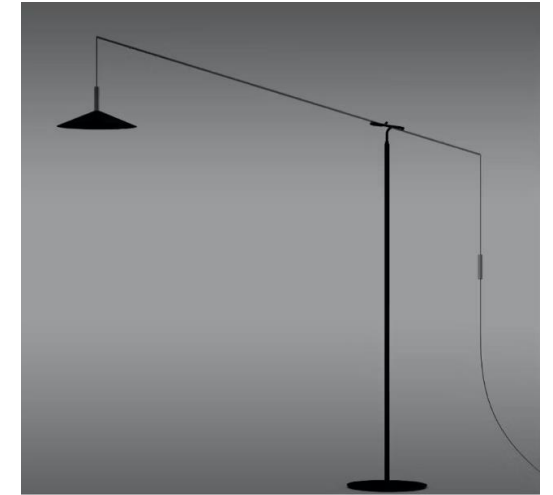

ARANCINI BY MODA PIERA

SIZE: 23W X 15D X H.57CM

PRICE | $1,395 TABLE

QUANTITY: X 3

TRAVERTINE BASE

BRASS STRUCTURE

33W X 20D X H.177CM

PRICE | $2,295 FLOOR

QUANTITY: X 3

TRAVERTINE BASE

BRASS STRUCTURE

33W X 20D X H.177CM

PRICE | $2,295 FLOOR

QUANTITY: X 1

BLACK MARBLE BASE

BLACK PATINATED BRASS STRUCTURE

**M O D A
P / E R A**

GILDA FLOOR LAMP BY PALLUCO

PRICE | $2,460

QUANTITY: X 1

SIZE: 670 DIA X H.128-285CM

SHADE: JUTE BLACK

BASE: MATT BLACK

pallucco

ALTURA FLOOR LAMP BY PENTA

PRICE | $3,890

QUANTITY: X 5

DIMENSIONS:

212 X H.216H CM

MATT BLACK STEM

MATT BLACK ROD

SHADE IN MATT BLACK

L212 x H 226

MAMI FLOOR TO CEILING LIGHT

PRICE | $11,080

QUANTITY: X 0 (2 X ON ORDER)

DIMENSIONS:

250-280CM H ADJUSTABLE

BRASS STEM

ACID ETCHED GLASS