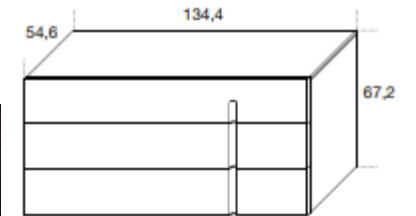

**ASTRID DRESSER**

PRICE | \$4,780

QUANTITY: X 0

DIMENSIONS: 126 x 60 x 72cm (H)

FINISH: ASH LACQUERED BASALTO

**md h**

**NAVIS BEDSIDE 2 DRAWER**

SIZE: 51.5 X 46 X H.36.3CM