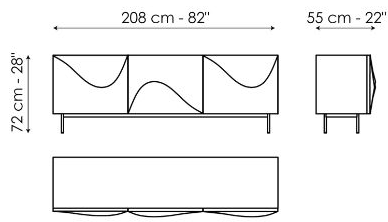

BONALDO

Vertigo

Inspired by the poster for Alfred Hitchcock's film of the same name, the Vertigo design sideboard is distinguished by the soft wave that characterizes the front doors, creating a flow of movement on the surface that softens the rigorous design of the unit. The metal base consists of four seemingly slender feet that give the entire unit a sense of lightness. The Vertigo sideboard is available in three different colour combinations:

Data sheet

Vertigo 208

Width: 208cm

Depth: 55cm

Height: 72cm

Vertigo 208

Width: 208cm

Depth: 55cm

Height: 60cm

Vertigo 138

Width: 138cm

Depth: 55cm

Height: 72cm

Vertigo 138

Width: 138cm

Depth: 55cm

Height: 60cm

Finishes

OUTSIDE FRAME

Wood

Lacquered wood
Mat bronze

Lacquered wood
Mat lead

Lacquered wood
Mat white

DOORS