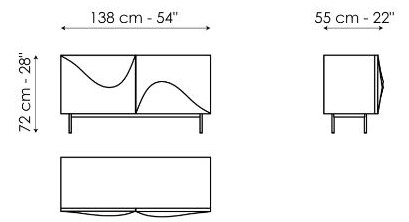

Data sheet

Vertigo 208

Width: 208cm

Depth: 55cm

Height: 72cm

Vertigo 208

Width: 208cm

Depth: 55cm

Height: 60cm

Vertigo 138

Width: 138cm

Depth: 55cm

Height: 72cm

Vertigo 138

Width: 138cm

Depth: 55cm

Height: 60cm

Finishes

OUTSIDE FRAME

Wood

Lacquered wood
Mat bronze

Lacquered wood
Mat lead

Lacquered wood
Mat white

DOORS