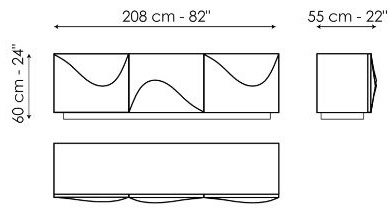

Data sheet

Vertigo 208

Width: 208cm

Depth: 55cm

Height: 72cm

Vertigo 208

Width: 208cm

Depth: 55cm

Height: 60cm

Vertigo 138

Width: 138cm

Depth: 55cm

Height: 72cm

Vertigo 138

Width: 138cm

Depth: 55cm

Height: 60cm

Finishes

OUTSIDE FRAME

Wood

Lacquered wood
Mat bronze

Lacquered wood
Mat lead

Lacquered wood
Mat white

DOORS