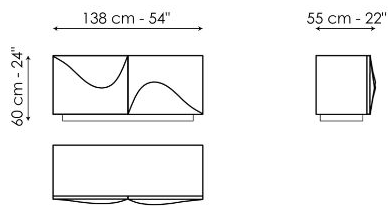

Data sheet

Vertigo 208

Width: 208cm

Depth: 55cm

Height: 72cm

Vertigo 208

Width: 208cm

Depth: 55cm

Height: 60cm

Vertigo 138

Width: 138cm

Depth: 55cm

Height: 72cm

Vertigo 138

Width: 138cm

Depth: 55cm

Height: 60cm

Finishes

OUTSIDE FRAME

Wood

Lacquered wood
Mat bronze

Lacquered wood
Mat lead

Lacquered wood
Mat white

DOORS