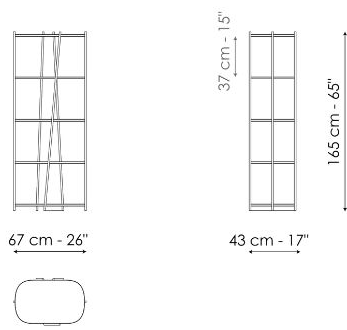

Data sheet

Twigs 67

Width: 67cm

Depth: 43cm

Height: 165cm

Twigs 160

Width: 160cm

Depth: 43cm

Height: 165cm

Finishes

SHELVES

Wood

Lacquered wood
Mat bronze

Lacquered wood
Mat lead

Lacquered wood
Mat bordeaux

FRAME