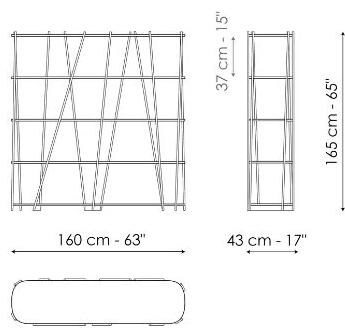

Data sheet

Twigs 67

Width: 67cm

Depth: 43cm

Height: 165cm

Twigs 160

Width: 160cm

Depth: 43cm

Height: 165cm

Finishes

SHELVES

Wood

Lacquered wood
Mat bronze

Lacquered wood
Mat lead

Lacquered wood
Mat bordeaux

FRAME