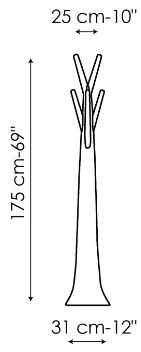

Data sheet

Tree

Width: 31cm
Depth: 31cm
Height: 175cm

Tree light

Width: 31cm
Depth: 31cm
Height: 175cm

Finishes

TREE FRAME

Plastic