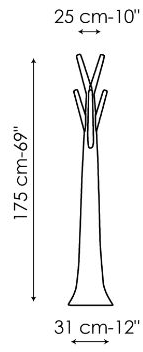

Data sheet

Tree

Width: 31cm
Depth: 31cm
Height: 175cm

Tree light

Width: 31cm
Depth: 31cm
Height: 175cm

Finishes

TREE FRAME

Plastic