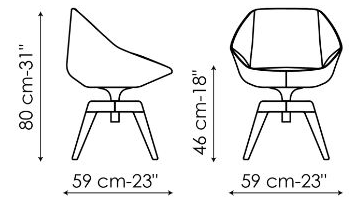

## Stone - metal base

Width: 59cm

Depth: 59cm

Height: 80cm

## Stone

Width: 59cm

Depth: 59cm

Height: 80cm

## Stone - swivel base

Width: 59cm

Depth: 59cm

Height: 80cm