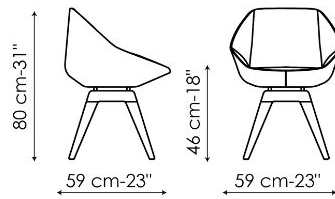

## Stone - metal base

Width: 59cm

Depth: 59cm

Height: 80cm

## Stone

Width: 59cm

Depth: 59cm

Height: 80cm

## Stone - swivel base

Width: 59cm

Depth: 59cm

Height: 80cm