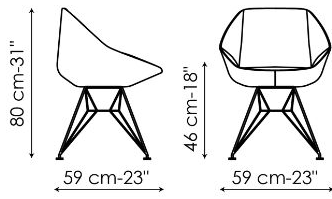

## Stone - metal base

Width: 59cm

Depth: 59cm

Height: 80cm

## Stone

Width: 59cm

Depth: 59cm

Height: 80cm

## Stone - swivel base

Width: 59cm

Depth: 59cm

Height: 80cm