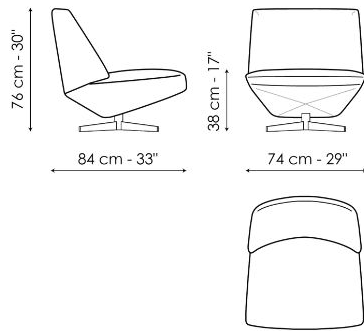

harmonious geometries, recalls the nostalgic spirit of Italian mid-century modernism. The combined seat-backrest sits on a metal structure with an aesthetically light design. The Sleek armchair is available in two versions: with swivel base or with four feet.

## Sleek - feet

Width: 74cm  
Depth: 84cm  
Height: 76cm

## Sleek - swivel base

Width: 74cm  
Depth: 84cm  
Height: 76cm