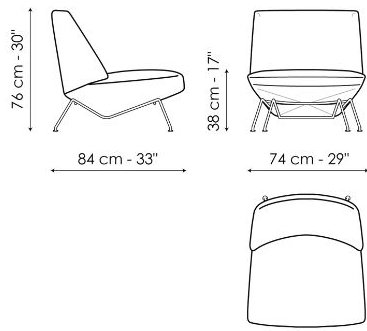

## Sleek

Designer: **Mauro Lipparini**

The Sleek armchair, which smoothly relates to the surrounding space, represents a new idea of comfort and visual appeal, able to dynamically interpret the needs of those who sit on it. The shape of this elegant armchair designed by Mauro Lipparini, featuring discreet cuts and

harmonious geometries, recalls the nostalgic spirit of Italian mid-century modernism. The combined seat-backrest sits on a metal structure with an aesthetically light design. The Sleek armchair is available in two versions: with swivel base or with four feet.

## Sleek - feet

Width: 74cm  
Depth: 84cm  
Height: 76cm

## Sleek - swivel base

Width: 74cm  
Depth: 84cm  
Height: 76cm