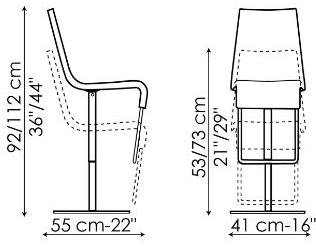

Data sheet

Skipping

Width: 41cm

Depth: 55cm

Height: 92-112cm

Finishes

FRAME

Special Metal