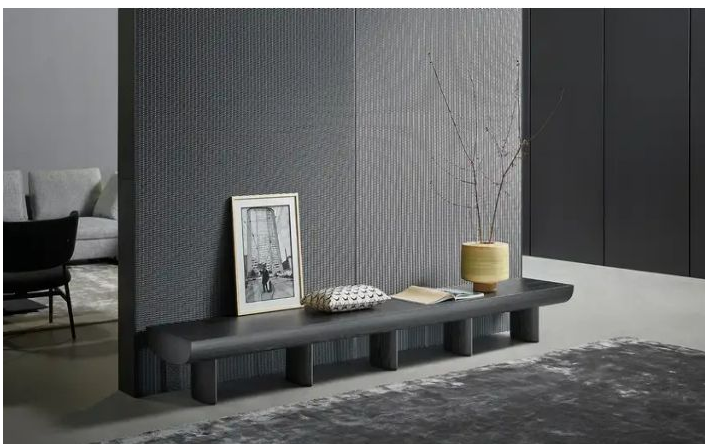

BONALDO

Sculptural

Designer: **Alain Gilles**

Designed by Alain Gilles, this TV stand is a piece with considerable impact even though it has a simple and linear design. Sculptural appears as a single wooden element supported by five legs which form the base. The surface develops in a downward arc while it has a cavity in the rear which is useful for concealing cables, thereby ensuring the

maximum in aesthetic performance. Whether used as a TV stand or a design TV console, placed against a wall under the TV or in the living room in front of a sofa, Sculptural genuinely resembles a sculpture and this is the true stylistic hallmark of this design.

Data sheet

Sculptural

Width: 280cm

Depth: 50cm

Height: 33cm

Finishes

FRAME

Wood

Veneered wood
Walnut Canaletto

Veneered wood
Coal oak

Materials, fabrics, leathers, colors and finishes are approximate and may slightly differ from actual ones. You can find the complete collection of Bonaldo fabrics and leathers on the website