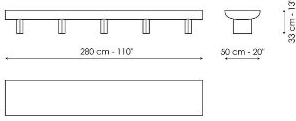

BONALDO

Sculptural

Designer: **Alain Gilles**

Designed by Alain Gilles, this TV stand is a piece with considerable impact even though it has a simple and linear design. Sculptural appears as a single wooden element supported by five legs which form the base. The surface develops in a downward arc while it has a cavity in the rear which is useful for concealing cables, thereby ensuring the

Data sheet

Sculptural

Width: 280cm

Depth: 50cm

Height: 33cm

Finishes

FRAME

Wood