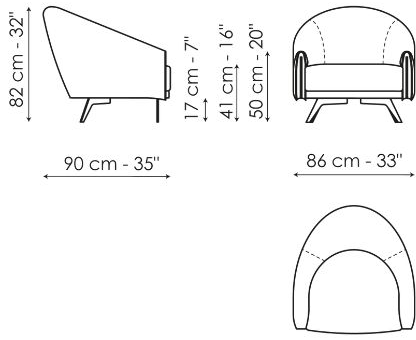

## Saddle armchair

Width: 86cm

Depth: 90cm

Height: 82cm