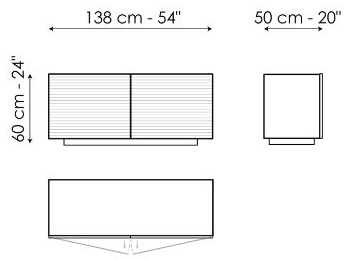

which highlight the horizontal aspect of this item of furniture. Another signature feature of the Ruler sideboard is the combination of the wood of the frame and the metal and aluminium of the base and doors.

Data sheet

Ruler 138

Width: 138cm
Depth: 50cm
Height: 74cm

Ruler 138

Width: 138cm
Depth: 50cm
Height: 60cm

Ruler 208

Width: 208cm
Depth: 50cm
Height: 74cm

Ruler 208

Width: 208cm
Depth: 50cm
Height: 60cm

Finishes

EXTERNAL STRUCTURE

Wood

Lacquered wood
Mat bronze

Lacquered wood
Mat lead

DOORS

Plus Metal