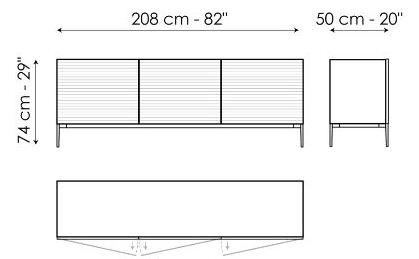

Data sheet

Ruler 138

Width: 138cm
Depth: 50cm
Height: 74cm

Ruler 138

Width: 138cm
Depth: 50cm
Height: 60cm

Ruler 208

Width: 208cm
Depth: 50cm
Height: 74cm

Ruler 208

Width: 208cm
Depth: 50cm
Height: 60cm

Finishes

EXTERNAL STRUCTURE

Wood

Lacquered wood
Mat bronze

Lacquered wood
Mat lead

DOORS

Plus Metal