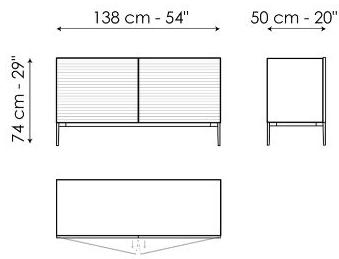

BONALDO

Ruler

A living room sideboard which, as its name indicates, is inspired by the world of geometry. The design of the Ruler sideboard is based on the concept of formal simplicity which is emphasized by the minimalist frame of the sideboard. The eye is drawn to the continuous lines running across the doors

which highlight the horizontal aspect of this item of furniture. Another signature feature of the Ruler sideboard is the combination of the wood of the frame and the metal and aluminium of the base and doors.

Data sheet

Ruler 138

Width: 138cm
Depth: 50cm
Height: 74cm

Ruler 138

Width: 138cm
Depth: 50cm
Height: 60cm

Ruler 208

Width: 208cm
Depth: 50cm
Height: 74cm

Ruler 208

Width: 208cm
Depth: 50cm
Height: 60cm

Finishes

EXTERNAL STRUCTURE

Wood

Lacquered wood
Mat bronze

Lacquered wood
Mat lead

DOORS

Plus Metal