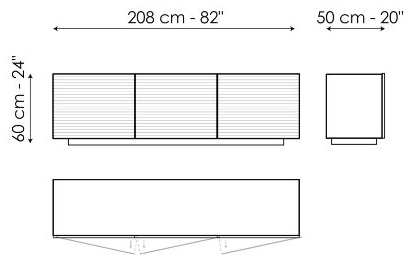

which highlight the horizontal aspect of this item of furniture. Another signature feature of the Ruler sideboard is the combination of the wood of the frame and the metal and aluminium of the base and doors.

Data sheet

Ruler 138

Width: 138cm
Depth: 50cm
Height: 74cm

Ruler 138

Width: 138cm
Depth: 50cm
Height: 60cm

Ruler 208

Width: 208cm
Depth: 50cm
Height: 74cm

Ruler 208

Width: 208cm
Depth: 50cm
Height: 60cm

Finishes

EXTERNAL STRUCTURE

Wood

Lacquered wood
Mat bronze

Lacquered wood
Mat lead

DOORS

Plus Metal