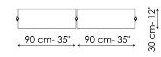

Ceiling fixing 3 modules

Width: 280cm
Depth: 30cm
Height: 255-265-275-285-295cm

Ceiling fixing 2 modules

Width: 188cm
Depth: 30cm
Height: 255-265-275-285-295cm

Ceiling fixing 3 modules

Width: 280cm
Depth: 30cm
Height: 255-265-275-285-295cm