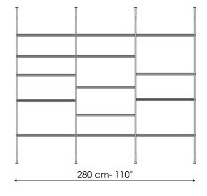

Ceiling fixing 3 modules

Width: 280cm
Depth: 30cm
Height: 255-265-275-285-295cm

Ceiling fixing 2 modules

Width: 188cm
Depth: 30cm
Height: 255-265-275-285-295cm

Ceiling fixing 3 modules

Width: 280cm
Depth: 30cm
Height: 255-265-275-285-295cm