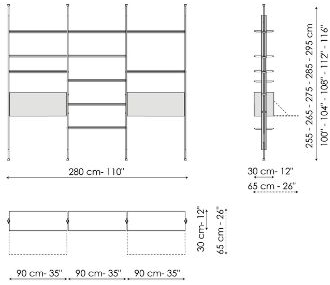

Width: 188cm  
Depth: 30cm  
Height: 255-265-275-285-295cm

**Ceiling fixing 3 modules**

Width: 280cm  
Depth: 30cm  
Height: 255-265-275-285-295cm

**Ceiling fixing 1 module**

Width: 96cm  
Depth: 30cm  
Height: 255-265-275-285-295cm

**Ceiling fixing 2 modules**

Width: 188cm  
Depth: 30cm  
Height: 255-265-275-285-295cm

**Ceiling fixing 3 modules**

Width: 280cm  
Depth: 30cm  
Height: 255-265-275-285-295cm

**Ceiling fixing 2 modules**

Width: 188cm

Depth: 30cm

Height: 255-265-275-285-295cm

**Ceiling fixing 3 modules**

Width: 280cm

Depth: 30cm

Height: 255-265-275-285-295cm