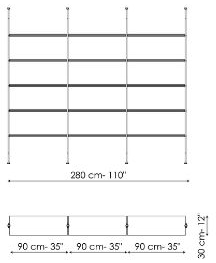

Ceiling fixing 3 modules

Width: 280cm
Depth: 30cm
Height: 255-265-275-285-295cm

Ceiling fixing 2 modules

Width: 188cm
Depth: 30cm
Height: 255-265-275-285-295cm

Ceiling fixing 3 modules

Width: 280cm
Depth: 30cm
Height: 255-265-275-285-295cm