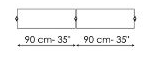

Wall fixing 3 modules

Width: 280cm
Depth: 33cm
Height: 240cm

Ceiling fixing 1 module

Width: 96cm
Depth: 30cm
Height: 255-265-275-285-295cm

Ceiling fixing 2 modules

Width: 188cm
Depth: 30cm
Height: 255-265-275-285-295cm