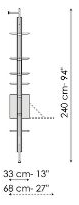

Wall fixing 3 modules

Width: 280cm
Depth: 33cm
Height: 240cm

Ceiling fixing 1 module

Width: 96cm
Depth: 30cm
Height: 255-265-275-285-295cm

Ceiling fixing 2 modules

Width: 188cm
Depth: 30cm
Height: 255-265-275-285-295cm