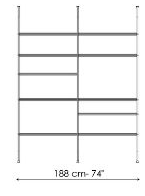

Ceiling fixing 3 modules

Width: 280cm
Depth: 30cm
Height: 255-265-275-285-295cm

Ceiling fixing 2 modules

Width: 188cm
Depth: 30cm
Height: 255-265-275-285-295cm

Ceiling fixing 3 modules

Width: 280cm
Depth: 30cm
Height: 255-265-275-285-295cm