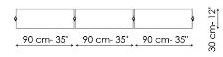

Ceiling fixing 3 modules

Width: 280cm
Depth: 30cm
Height: 255-265-275-285-295cm

Ceiling fixing 2 modules

Width: 188cm
Depth: 30cm
Height: 255-265-275-285-295cm

Ceiling fixing 3 modules

Width: 280cm
Depth: 30cm
Height: 255-265-275-285-295cm