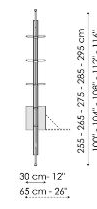

## Wall fixing 1 module

Width: 96cm  
Depth: 33cm  
Height: 240cm

## Wall fixing 3 modules

Width: 280cm  
Depth: 33cm  
Height: 240cm

**Ceiling fixing 2 modules**

Width: 188cm  
Depth: 30cm  
Height: 255-265-275-285-295cm

**Ceiling fixing 3 modules**

Width: 280cm  
Depth: 30cm  
Height: 255-265-275-285-295cm

**Ceiling fixing 2 modules**

Width: 188cm  
Depth: 30cm  
Height: 255-265-275-285-295cm

**Ceiling fixing 3 modules**

Width: 280cm  
Depth: 30cm  
Height: 255-265-275-285-295cm

**Ceiling fixing 1 module**

Width: 96cm  
Depth: 30cm  
Height: 255-265-275-285-295cm