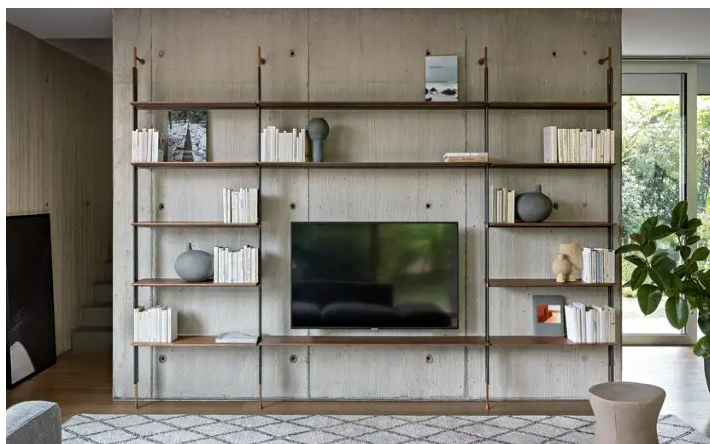

## Roll

Designer: **Dondoli and Pocci**

The ability to fix the Roll modern modular bookcase to the ceiling, as well as to the wall, makes it a furnishing element that can also be installed in the centre of a room to divide it into two spaces. Mounting it to the wall takes place by means of supports composed of metal tubes with a lead finish; both the shelves and the details that emerge from the metal tubes

are available in the same finish as the supports, or in different finishes for a play of contrasts of utmost elegance. The modularity of the modern Roll bookcase makes it suitable for any size of wall, both in the home or office. A box module is also available, to store objects and books.