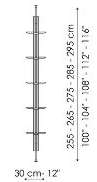

Wall fixing 3 modules

Width: 280cm
Depth: 33cm
Height: 240cm

Ceiling fixing 1 module

Width: 96cm
Depth: 30cm
Height: 255-265-275-285-295cm

Ceiling fixing 2 modules

Width: 188cm
Depth: 30cm
Height: 255-265-275-285-295cm