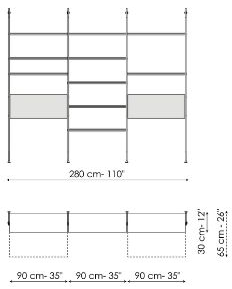

Wall fixing 3 modules

Width: 280cm
Depth: 33cm
Height: 240cm

Ceiling fixing 1 module

Width: 96cm
Depth: 30cm
Height: 255-265-275-285-295cm

Ceiling fixing 2 modules

Width: 188cm
Depth: 30cm
Height: 255-265-275-285-295cm