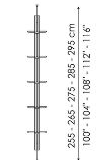

Wall fixing 3 modules

Width: 280cm
Depth: 33cm
Height: 240cm

Ceiling fixing 1 module

Width: 96cm
Depth: 30cm
Height: 255-265-275-285-295cm

Ceiling fixing 2 modules

Width: 188cm
Depth: 30cm
Height: 255-265-275-285-295cm