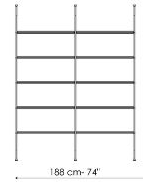

Wall fixing 3 modules

Width: 280cm
Depth: 33cm
Height: 240cm

Ceiling fixing 1 module

Width: 96cm
Depth: 30cm
Height: 255-265-275-285-295cm

Ceiling fixing 2 modules

Width: 188cm
Depth: 30cm
Height: 255-265-275-285-295cm