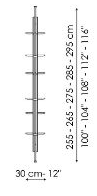

Ceiling fixing 3 modules

Width: 280cm
Depth: 30cm
Height: 255-265-275-285-295cm

Ceiling fixing 2 modules

Width: 188cm
Depth: 30cm
Height: 255-265-275-285-295cm

Ceiling fixing 3 modules

Width: 280cm
Depth: 30cm
Height: 255-265-275-285-295cm