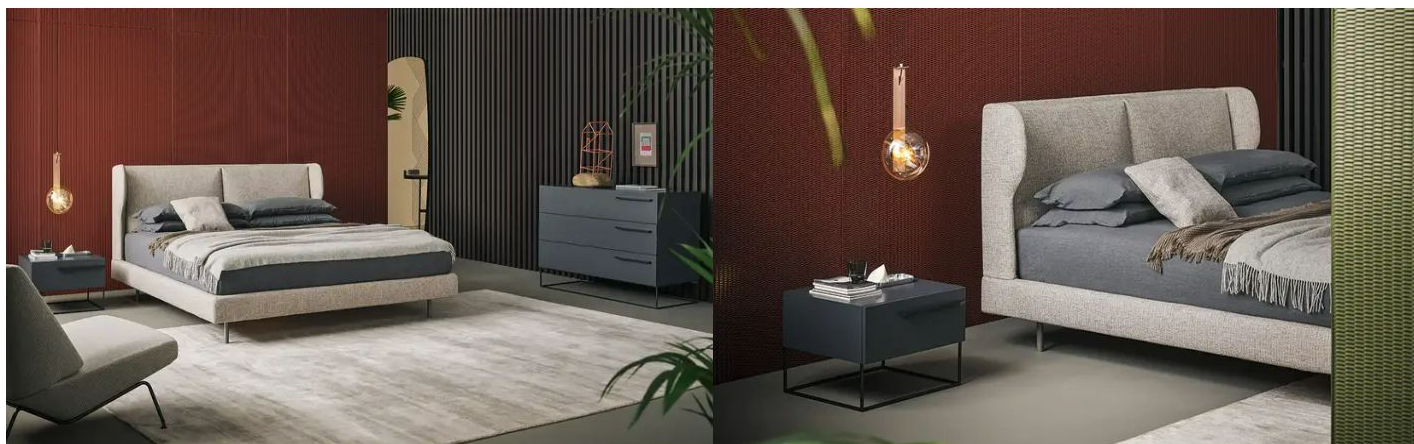

## River

The headboard is the true visual focal point of the River double bed, soft and suggestive: the side “wings”, continuation of the front section, are a decorative element and quite cosy. It has great customisation potential, thanks to the choice of numerous fully removable covers available in fabric, leather or eco-leather. A contemporary bed which is perfectly at ease in environments with different aesthetic characteristics and which feels “at home” both in traditional furnishing solutions and when combined with contemporary

design elements. It is the details that characterise a piece of furniture such as the River modern bed: the elegant quality of the workmanship, the materials used and the range of finishes available. The aesthetic point of reference is harmony: the pleasing elegance of the ornamental lines of the headboard is matched by the sobriety of the bed frame and the lightness of the metal feet, available in different colours and finishes.