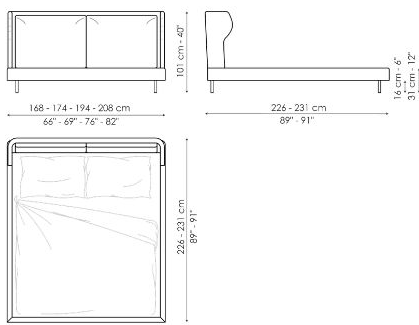

design elements. It is the details that characterise a piece of furniture such as the River modern bed: the elegant quality of the workmanship, the materials used and the range of finishes available. The aesthetic point of reference is harmony: the pleasing elegance of the ornamental lines of the headboard is matched by the sobriety of the bed frame and the lightness of the metal feet, available in different colours and finishes.

## River

Width: 168-174-194-208cm

Depth: 226-231cm

Height: 101cm

## River plus

Width: 168-174-194-208cm

Depth: 226-231cm

Height: 101cm

## River open

Width: 168-174-194-208cm

Depth: 226-231cm

Height: 101cm