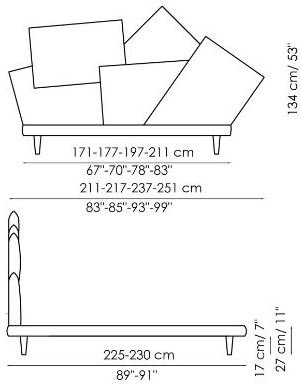

Data sheet

Picabia

Width: 211-217-237-251cm

Depth: 225-230cm

Height: 134cm

Finishes

FEET

Wood