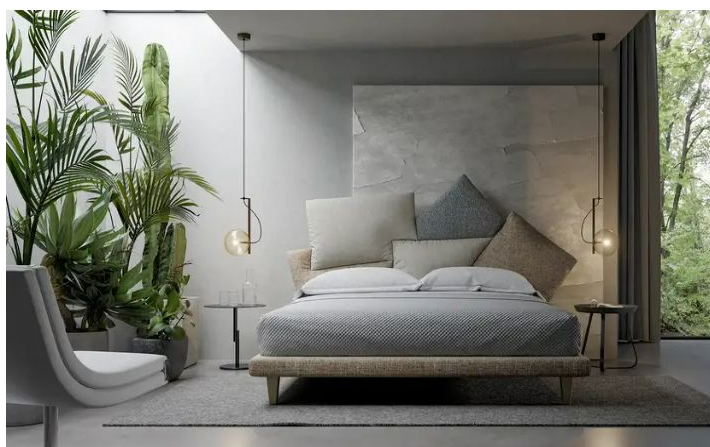

BONALDO

Picabia

A casual combination of cushions that manages to be decorative and functional, discreet yet spectacular: this is the Picabia headboard, the bed with unusual lines that offers those who choose it numerous options for personalisation, giving maximum space to creativity for a unique result and effect. The finish of the cushions can be single colour, similar or in contrast, in line with personal tastes, thereby giving the

bed a completely different character depending on the selected combinations. The removable cover is made of fabric or leather. The wooden feet are available in grey anthracite or walnut or made of matt painted metal. The Picabia modern upholstered bed is available in double or single versions.