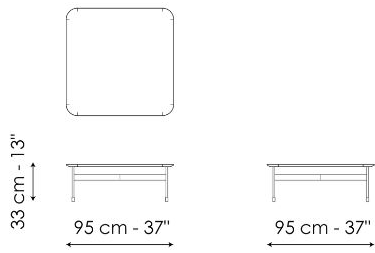

## Peak

Designer: **Mauro Lipparini**

Different in size and shape, the coffee tables of the Peak collection share a slender and essential outline, typified by a flared top section and thin metal legs. The diagonal buttressed base fulfills a twin role: on the one hand it reinforces the load bearing resistance, while on the other it

## Peak 95

Width: 95cm

Depth: 95cm

Height: 33cm

## Peak 140

Width: 140cm

Depth: 70cm

Height: 33cm