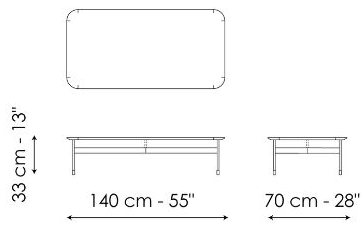

## Peak 95

Width: 95cm

Depth: 95cm

Height: 33cm

## Peak 140

Width: 140cm

Depth: 70cm

Height: 33cm