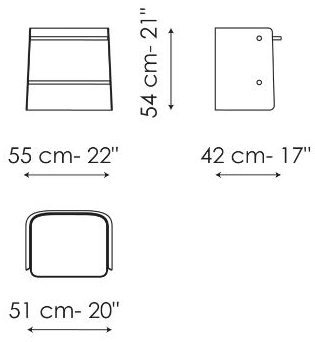

BONALDO

Parentesi bedside table

Designer: **Fabrice Berrux**

The shape of the Parentesi bedside table brings to mind a niche, a parenthesis that encloses within it two wooden shelves. With an unprecedented design, the Parentesi bedside table with shelves is upholstered in fabric, leather or eco-leather and it is characterised by a simple style, enhanced by four buttons that are visible at the height of the

Data sheet

Width: 55cm
Depth: 42cm
Height: 54cm

Finishes

TOP

Wood

Lacquered wood
Mat black

BUTTONS

Metal