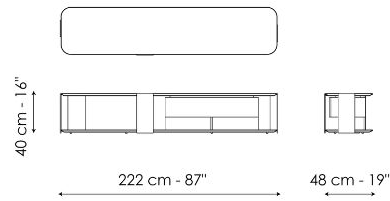

Data sheet

Paddle TV stand

Width: 222cm

Depth: 48cm

Height: 40cm

Paddle TV stand light

Width: 222cm

Depth: 48cm

Height: 40cm

Finishes

UPPER TOP AND LOWER TOP

Wood

Veneered wood
Walnut Canaletto

Veneered wood
Coal oak

DRAWER

Wood