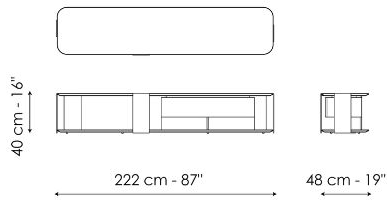

Data sheet

Paddle TV stand

Width: 222cm

Depth: 48cm

Height: 40cm

Paddle TV stand light

Width: 222cm

Depth: 48cm

Height: 40cm

Finishes

UPPER TOP AND LOWER TOP

Wood

Veneered wood
Walnut Canaletto

Veneered wood
Coal oak

DRAWER

Wood