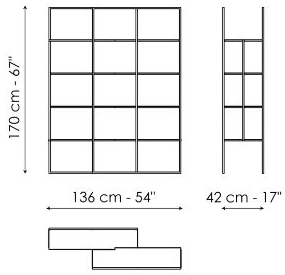

## Optic

Designer: **Marco Zito**

Like in a dance, the Optic's two supporting frames perfectly slide together to create a spacious system of staggered shelves: the metal bookcase shelves are wider in the middle to accommodate large objects, while the side shelves are lighter and cantilevered. The shifted frames give the

bookcase a striking 3D effect and permit different configurations in the space: side by side on the wall, overlapping or in the centre of the room joined with an "L" arrangement as a partition within the room.

# Data sheet

Width: 136cm  
Depth: 42cm  
Height: 170cm