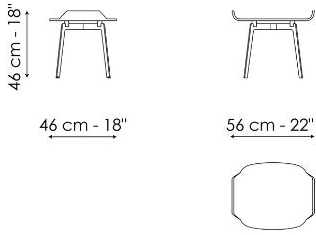

a sense of sophistication and lightness while the whole piece is supported by long slender metal legs that raise the top and give character to the outline.

Data sheet

Olos bedside table

Width: 46cm

Depth: 56cm

Height: 46cm

Finishes

TOP

Wood

Veneered wood
Walnut Canaletto

BASE

Plus Metal

Painted metal
Mat bronze