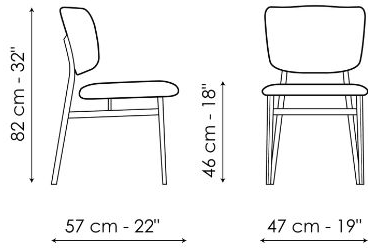

design of the backrest, slightly curved at the sides, gives it a welcoming and comfortable appeal. The backrest and seat are padded and upholstered in leather, eco-leather or fabric.

Data sheet

Noor

Width: 47cm

Depth: 57cm

Height: 82cm

Finishes

LEGS

Plus Metal

Painted metal
Mat bronze

Painted metal
Mat lead

Painted metal
Mat pearl gold