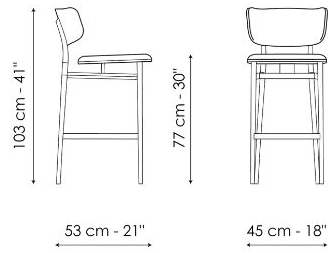

Data sheet

Noor too H 67

Width: 53cm

Depth: 45cm

Height: 93cm

Noor too H 77

Width: 53cm

Depth: 45cm

Height: 103cm

Finishes

LEGS

Metal

Painted metal
Mat white

Painted metal
Supreme anthracite

Painted metal
Mat dove grey

Painted metal
Mat brown