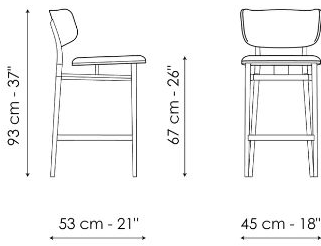

Data sheet

Noor too H 67

Width: 53cm

Depth: 45cm

Height: 93cm

Noor too H 77

Width: 53cm

Depth: 45cm

Height: 103cm

Finishes

LEGS

Metal

Painted metal
Mat white

Painted metal
Supreme anthracite

Painted metal
Mat dove grey

Painted metal
Mat brown