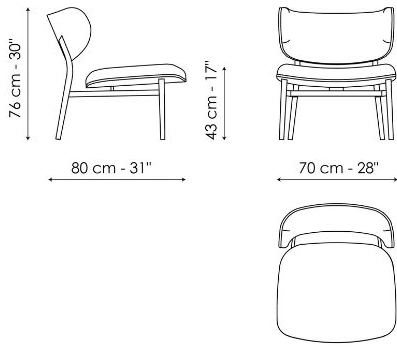

creating a welcoming and contemporary overall image. Discreet and elegant, the Noor lounge armchair contributes to the creation of a comfortable and convivial space, ideal in a living room or study.

Data sheet

Noor lounge

Width: 82cm

Depth: 70cm

Height: 76cm

Finishes

BASE

Metal

Painted metal
Mat white