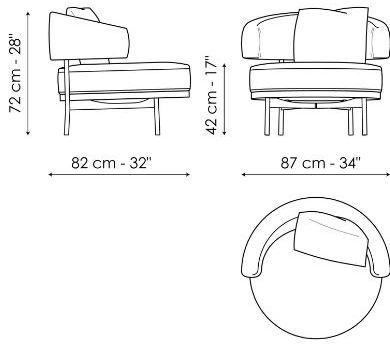

Data sheet

Neilly lounge

Width: 82cm

Depth: 87cm

Height: 72cm

Finishes

BASE

Metal