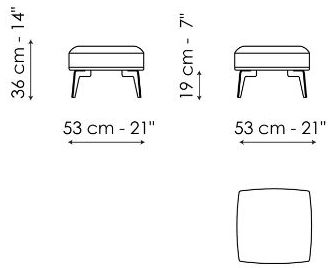

Data sheet

Lovy pouf 53x53

Width: 53cm

Depth: 53cm

Height: 36cm

Lovy pouf Ø55

Width: 55cm

Depth: 55cm

Height: 36cm

Finishes

BASE

Plus Metal

Painted metal
Mat bronze

Painted metal
Mat lead

Painted metal
Mat pearl gold

Painted metal
Mat copper