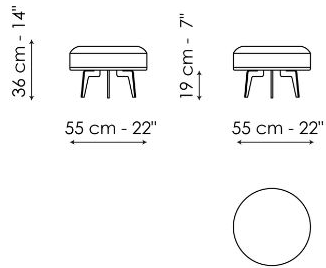

Data sheet

Lovy pouf 53x53

Width: 53cm

Depth: 53cm

Height: 36cm

Lovy pouf Ø55

Width: 55cm

Depth: 55cm

Height: 36cm

Finishes

BASE

Plus Metal

Painted metal
Mat bronze

Painted metal
Mat lead

Painted metal
Mat pearl gold

Painted metal
Mat copper