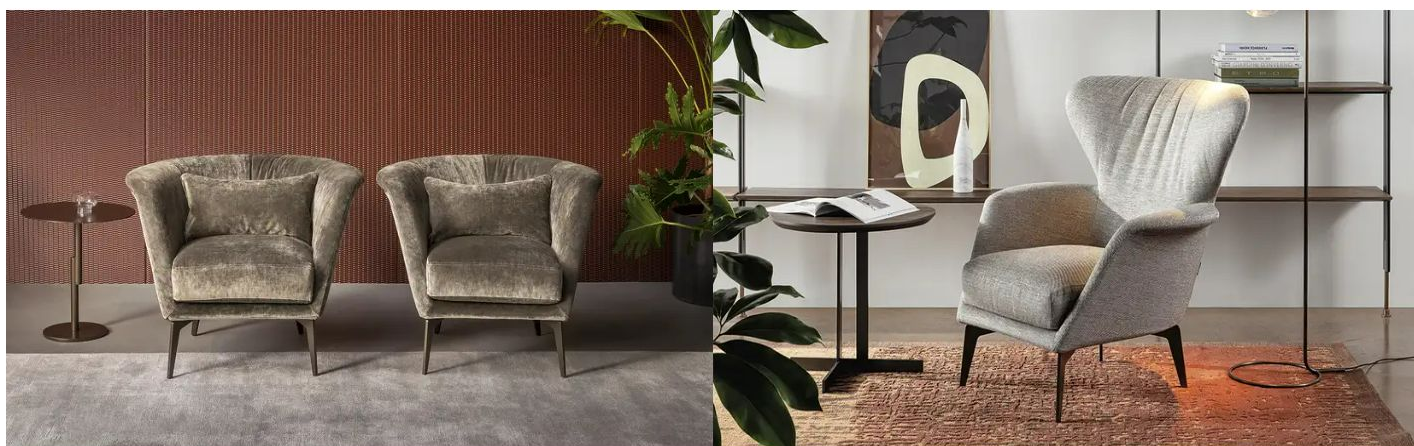

## Lovy armchair low, Lovy armchair bergère

The Lovy armchair has a semi-oval shape, which invites conversation and creates movement from a visual point of view. The body is upholstered in removable fabric; the metal base is available in numerous colours and finishes. The Lovy armchair for living room is available in two versions: with low backrest, (Lovy armchair low) and with high backrest, which recalls the silhouette of the typical 18th century upholstered armchair (Lovy armchair bergère). A round and a square pouf

can be combined with it to ensure even more comfort. The vast success that this model has enjoyed has inspired Bonaldo to introduce a complete Lovy collection, thus making it possible to create perfectly coordinated environments with the same original style connotations: Lovy hi (sofa with straight, high backrest), Lovy low (sofa with straight, low backrest) and Lovy ego (quilted sofa).