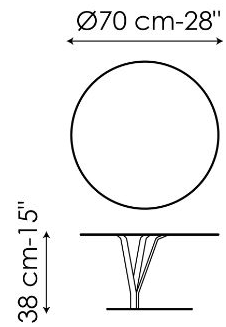

## Kadou coffee high

Width: 39cm  
Depth: 39cm  
Height: 55cm

## Kadou coffee medium

Width: 50cm  
Depth: 50cm  
Height: 48cm

## Kadou coffee low

Width: 70cm  
Depth: 70cm  
Height: 38cm