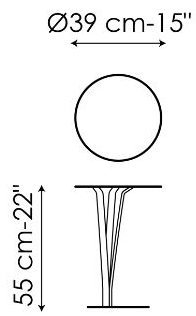

## Kadou coffee high

Width: 39cm  
Depth: 39cm  
Height: 55cm

## Kadou coffee medium

Width: 50cm  
Depth: 50cm  
Height: 48cm

## Kadou coffee low

Width: 70cm  
Depth: 70cm  
Height: 38cm