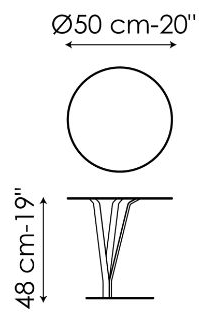

## Kadou coffee high

Width: 39cm  
Depth: 39cm  
Height: 55cm

## Kadou coffee medium

Width: 50cm  
Depth: 50cm  
Height: 48cm

## Kadou coffee low

Width: 70cm  
Depth: 70cm  
Height: 38cm