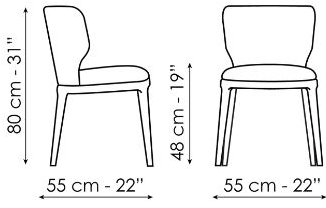

BONALDO

Joy

Designer: **Spazioameno**

Elegant and cozy, the Joy seating collection embodies a modern design dining chair that seamlessly combines traditional values in a new, contemporary way. The solid wood of the base, a distinctive element that reflects the technical durability of Joy and Miss Joy, contrasts with the soft contours of the enveloping and reassuringly shaped seat and

Data sheet

Joy

Width: 55cm

Depth: 55cm

Height: 80cm

Miss Joy

Width: 55cm

Depth: 56cm