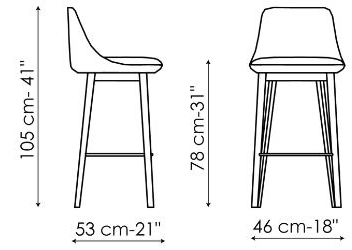

Data sheet

Itala too - swivel base

Width: 45cm

Depth: 52cm

Height: 88-108cm

Itala too H 68

Width: 46cm

Depth: 53cm

Height: 95cm

Itala too H 78

Width: 45cm

Depth: 53cm

Height: 105cm

Finishes

SWIVEL BASE

Metal