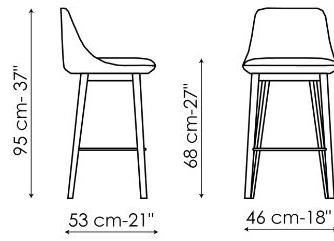

Data sheet

Itala too - swivel base

Width: 45cm

Depth: 52cm

Height: 88-108cm

Itala too H 68

Width: 46cm

Depth: 53cm

Height: 95cm

Itala too H 78

Width: 45cm

Depth: 53cm

Height: 105cm

Finishes

SWIVEL BASE

Metal