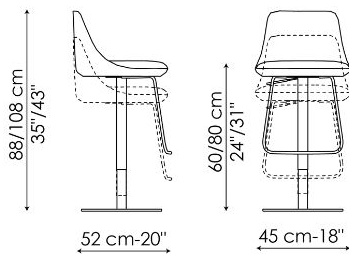

BONALDO

Itala too

Designer: **Gino Carollo**

Thanks to its elegant and understated design, Itala too integrates perfectly with the various spaces of the home, integrating skilfully within contemporary and fun furnishing as well as chic and “nostalgic” settings. The comfort of the adjustable height stool is guaranteed by the accentuated

padding of the seat, while the backrest, which becomes slimmer as it reaches the top, defines the light and linear silhouette. The upholstery is available in fabric, leather or eco-leather; the base and the footrest are available in various colours to ensure maximum customisation.

Data sheet

Itala too - swivel base

Width: 45cm

Depth: 52cm

Height: 88-108cm

Itala too H 68

Width: 46cm

Depth: 53cm

Height: 95cm

Itala too H 78

Width: 45cm

Depth: 53cm

Height: 105cm

Finishes

SWIVEL BASE

Metal