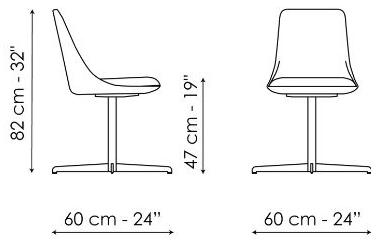

## Itala Office, Miss Itala Office

Designer: **Gino Carollo**

The elegant office version of the Itala chair is striking on account of the proportions between the swivel base and the seat/backrest unit. The slight tapering of the latter is calculated to optimize the ergonomic performance and

comfort of the seat, which is significantly improved. This is an essential quality for prolonged use of the chair in the workplace. The Itala Office is available with a swivelling metal base and with armrests in the Miss Itala Office version.

## Itala office

Width: 60cm

Depth: 60cm

Height: 82cm

## Miss Itala office

Width: 60cm

Depth: 60cm

Height: 82cm