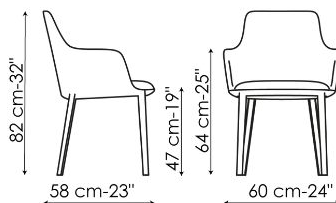

BONALDO

Itala, Itala si, Miss Itala, Miss Itala si

Itala is a chair with an elegant design, with padding accentuated in the seat and a backrest that tapers slightly at the top, making the image of the product lighter and giving it impetus. The upholstery is available in fabric, leather or eco-leather; for the lower part of the chair, it is completely upholstered or there are four legs in metal (Itala), or a bobsleigh-shaped base in metal (Itala si). A version with

Data sheet

Itala

Width: 48cm
Depth: 57cm
Height: 82cm

Itala covered

Width: 48cm
Depth: 57cm
Height: 82cm

Itala si

Width: 51cm
Depth: 57cm
Height: 82cm

Miss Itala

Width: 60cm
Depth: 58cm
Height: 82cm

Miss Itala covered

Width: 60cm
Depth: 58cm
Height: 82cm

Miss Itala si

Width: 60cm
Depth: 58cm
Height: 82cm

Finishes

LEGS

Metal