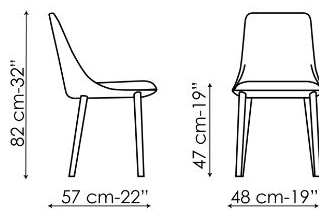

BONALDO

Itala, Itala si, Miss Itala, Miss Itala si

Itala is a chair with an elegant design, with padding accentuated in the seat and a backrest that tapers slightly at the top, making the image of the product lighter and giving it impetus. The upholstery is available in fabric, leather or eco-leather; for the lower part of the chair, it is completely upholstered or there are four legs in metal (Itala), or a bobsleigh-shaped base in metal (Itala si). A version with

Data sheet

Itala

Width: 48cm
Depth: 57cm
Height: 82cm

Itala covered

Width: 48cm
Depth: 57cm
Height: 82cm

Itala si

Width: 51cm
Depth: 57cm
Height: 82cm

Miss Itala

Width: 60cm
Depth: 58cm
Height: 82cm

Miss Itala covered

Width: 60cm
Depth: 58cm
Height: 82cm

Miss Itala si

Width: 60cm
Depth: 58cm
Height: 82cm

Finishes

LEGS

Metal