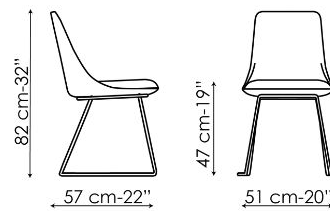

BONALDO

Itala, Itala si, Miss Itala, Miss Itala si

Itala is a chair with an elegant design, with padding accentuated in the seat and a backrest that tapers slightly at the top, making the image of the product lighter and giving it impetus. The upholstery is available in fabric, leather or eco-leather; for the lower part of the chair, it is completely upholstered or there are four legs in metal (Itala), or a bobsleigh-shaped base in metal (Itala si). A version with

Data sheet

Itala

Width: 48cm
Depth: 57cm
Height: 82cm

Itala covered

Width: 48cm
Depth: 57cm
Height: 82cm

Itala si

Width: 51cm
Depth: 57cm
Height: 82cm

Miss Itala

Width: 60cm
Depth: 58cm
Height: 82cm

Miss Itala covered

Width: 60cm
Depth: 58cm
Height: 82cm

Miss Itala si

Width: 60cm
Depth: 58cm
Height: 82cm

Finishes

LEGS

Metal