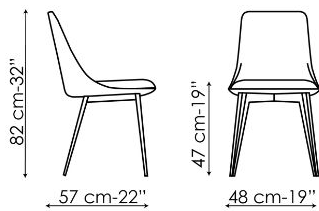

BONALDO

Itala, Itala si, Miss Itala, Miss Itala si

Itala is a chair with an elegant design, with padding accentuated in the seat and a backrest that tapers slightly at the top, making the image of the product lighter and giving it impetus. The upholstery is available in fabric, leather or eco-leather; for the lower part of the chair, it is completely upholstered or there are four legs in metal (Itala), or a bobsleigh-shaped base in metal (Itala si). A version with

Data sheet

Itala

Width: 48cm
Depth: 57cm
Height: 82cm

Itala covered

Width: 48cm
Depth: 57cm
Height: 82cm

Itala si

Width: 51cm
Depth: 57cm
Height: 82cm

Miss Itala

Width: 60cm
Depth: 58cm
Height: 82cm

Miss Itala covered

Width: 60cm
Depth: 58cm
Height: 82cm

Miss Itala si

Width: 60cm
Depth: 58cm
Height: 82cm

Finishes

LEGS

Metal