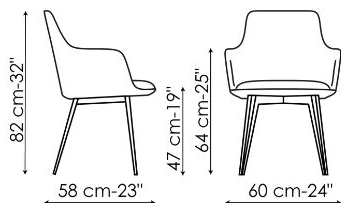

BONALDO

Itala, Itala si, Miss Itala, Miss Itala si

Itala is a chair with an elegant design, with padding accentuated in the seat and a backrest that tapers slightly at the top, making the image of the product lighter and giving it impetus. The upholstery is available in fabric, leather or eco-leather; for the lower part of the chair, it is completely upholstered or there are four legs in metal (Itala), or a bobsleigh-shaped base in metal (Itala si). A version with

Data sheet

Itala

Width: 48cm
Depth: 57cm
Height: 82cm

Itala covered

Width: 48cm
Depth: 57cm
Height: 82cm

Itala si

Width: 51cm
Depth: 57cm
Height: 82cm

Miss Itala

Width: 60cm
Depth: 58cm
Height: 82cm

Miss Itala covered

Width: 60cm
Depth: 58cm
Height: 82cm

Miss Itala si

Width: 60cm
Depth: 58cm
Height: 82cm

Finishes

LEGS

Metal