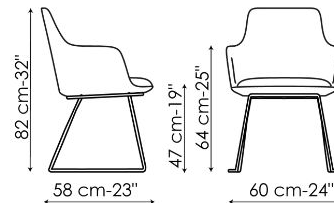

BONALDO

Itala, Itala si, Miss Itala, Miss Itala si

Itala is a chair with an elegant design, with padding accentuated in the seat and a backrest that tapers slightly at the top, making the image of the product lighter and giving it impetus. The upholstery is available in fabric, leather or eco-leather; for the lower part of the chair, it is completely upholstered or there are four legs in metal (Itala), or a bobsleigh-shaped base in metal (Itala si). A version with

Data sheet

Itala

Width: 48cm
Depth: 57cm
Height: 82cm

Itala covered

Width: 48cm
Depth: 57cm
Height: 82cm

Itala si

Width: 51cm
Depth: 57cm
Height: 82cm

Miss Itala

Width: 60cm
Depth: 58cm
Height: 82cm

Miss Itala covered

Width: 60cm
Depth: 58cm
Height: 82cm

Miss Itala si

Width: 60cm
Depth: 58cm
Height: 82cm

Finishes

LEGS

Metal