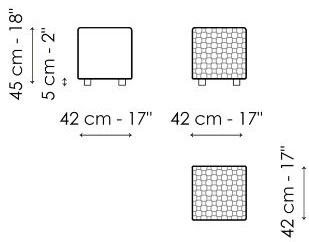

Data sheet

Pouf 145x45

Width: 145cm
Depth: 45cm
Height: 39cm

Pouf 73x45

Width: 73cm
Depth: 45cm
Height: 39cm

Pouf 73x73

Width: 73cm
Depth: 73cm
Height: 39cm

Pouf 42x42

Width: 42cm
Depth: 42cm
Height: 45cm

Finishes

FEET

Wood

Wood
Anthracite grey

Materials, fabrics, leathers, colors and finishes are approximate and may slightly differ from actual ones. You can find the complete collection of Bonaldo fabrics and leathers on the website