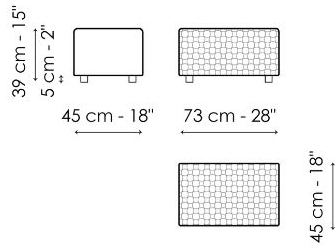

aesthetics and practicality come together. The Intrecci collection includes a bench seat and poufs in three different sizes, designed to fit every need and to create coordinated environments. The removable upholstery is available in fabric or leather.

Data sheet

Pouf 145x45

Width: 145cm
Depth: 45cm
Height: 39cm

Pouf 73x45

Width: 73cm
Depth: 45cm
Height: 39cm

Pouf 73x73

Width: 73cm
Depth: 73cm
Height: 39cm

Pouf 42x42

Width: 42cm
Depth: 42cm
Height: 45cm

Finishes

FEET

Wood

Wood
Anthracite grey

Materials, fabrics, leathers, colors and finishes are approximate and may slightly differ from actual ones. You can find the complete collection of Bonaldo fabrics and leathers on the website