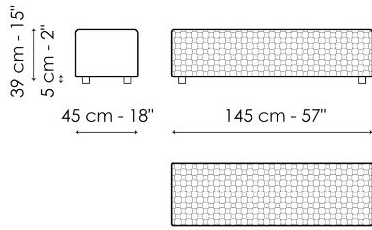

Data sheet

Pouf 145x45

Width: 145cm
Depth: 45cm
Height: 39cm

Pouf 73x45

Width: 73cm
Depth: 45cm
Height: 39cm

Pouf 73x73

Width: 73cm
Depth: 73cm
Height: 39cm

Pouf 42x42

Width: 42cm
Depth: 42cm
Height: 45cm

Finishes

FEET

Wood

Wood
Anthracite grey

Materials, fabrics, leathers, colors and finishes are approximate and may slightly differ from actual ones. You can find the complete collection of Bonaldo fabrics and leathers on the website