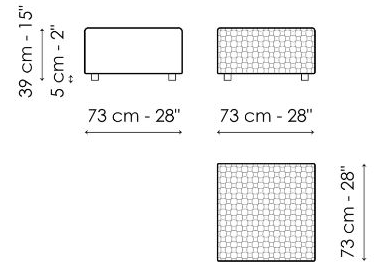

Data sheet

Pouf 145x45

Width: 145cm
Depth: 45cm
Height: 39cm

Pouf 73x45

Width: 73cm
Depth: 45cm
Height: 39cm

Pouf 73x73

Width: 73cm
Depth: 73cm
Height: 39cm

Pouf 42x42

Width: 42cm
Depth: 42cm
Height: 45cm

Finishes

FEET

Wood

Wood
Anthracite grey

Materials, fabrics, leathers, colors and finishes are approximate and may slightly differ from actual ones. You can find the complete collection of Bonaldo fabrics and leathers on the website