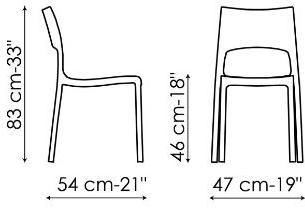

## Idole

Designer: **Dondoli and Poggi**

With a sobriety of use and image, emphasised by the design of the backrest, which is marked by its single opening, Idole is a lightweight stackable chair, with monocoque body in resistant plastic material. Available in five elegant colours, it can fit into every environment with style. The Idole designer plastic chair is a robust and comfortable object for everyday use, thanks also to the use of innovative materials and

## **Idole**

Width: 47cm

Depth: 54cm

Height: 83cm