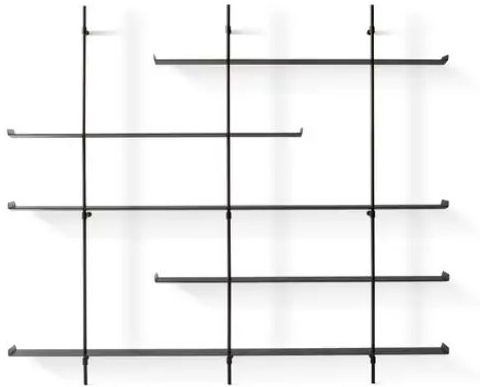

BONALDO

Foil

Designer: **Maurizio and Silvia Varsi**

The name Foil is an instant reference to the world of sailing boats, which fly over the water at high speed as if they were weightless. The Foil modern bookshelf is inspired by this lightness, an intersection of metal and aluminium shelves and uprights, solid materials that at the same time convey a

feeling of lightness which is ideal for perfectly focusing attention on books and objects. Thanks to the reduced depth and the numerous formats available, the Foil bookcase adapts perfectly to different living or office environments.

Data sheet

Width: 177cm
Depth: 30cm
Height: 132cm

Width: 265cm
Depth: 30cm
Height: 231cm

Width: 265cm
Depth: 30cm
Height: 231cm

Width: 265cm
Depth: 30cm
Height: 231cm

Width: 353cm
Depth: 30cm
Height: 231cm

Width: 353cm
Depth: 30cm
Height: 231cm

Finishes

UPRIGHT

Plus Metal

Painted metal
Mat bronze

Painted metal
Mat lead

SHELF

Plus Metal