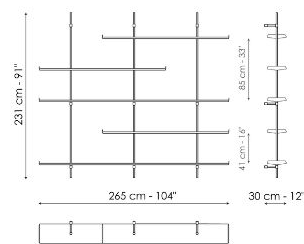

Data sheet

Width: 177cm
Depth: 30cm
Height: 132cm

Width: 265cm
Depth: 30cm
Height: 231cm

Width: 265cm
Depth: 30cm
Height: 231cm

Width: 265cm
Depth: 30cm
Height: 231cm

Width: 353cm
Depth: 30cm
Height: 231cm

Width: 353cm
Depth: 30cm
Height: 231cm

Finishes

UPRIGHT

Plus Metal

Painted metal
Mat bronze

Painted metal
Mat lead

SHELF

Plus Metal