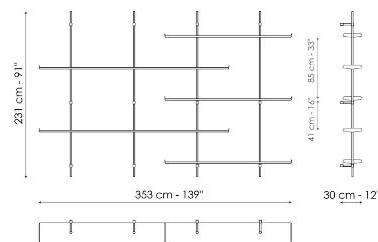

Data sheet

Width: 177cm
Depth: 30cm
Height: 132cm

Width: 265cm
Depth: 30cm
Height: 231cm

Width: 265cm
Depth: 30cm
Height: 231cm

Width: 265cm
Depth: 30cm
Height: 231cm

Width: 353cm
Depth: 30cm
Height: 231cm

Width: 353cm
Depth: 30cm
Height: 231cm

Finishes

UPRIGHT

Plus Metal

Painted metal
Mat bronze

Painted metal
Mat lead

SHELF

Plus Metal