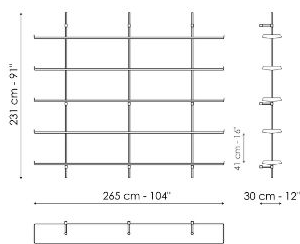

Data sheet

Width: 177cm
Depth: 30cm
Height: 132cm

Width: 265cm
Depth: 30cm
Height: 231cm

Width: 265cm
Depth: 30cm
Height: 231cm

Width: 265cm
Depth: 30cm
Height: 231cm

Width: 353cm
Depth: 30cm
Height: 231cm

Width: 353cm
Depth: 30cm
Height: 231cm

Finishes

UPRIGHT

Plus Metal

Painted metal
Mat bronze

Painted metal
Mat lead

SHELF

Plus Metal