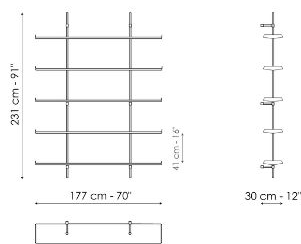

Data sheet

Width: 177cm
Depth: 30cm
Height: 132cm

Width: 265cm
Depth: 30cm
Height: 231cm

Width: 265cm
Depth: 30cm
Height: 231cm

Width: 265cm
Depth: 30cm
Height: 231cm

Width: 353cm
Depth: 30cm
Height: 231cm

Width: 353cm
Depth: 30cm
Height: 231cm

Finishes

UPRIGHT

Plus Metal

Painted metal
Mat bronze

Painted metal
Mat lead

SHELF

Plus Metal