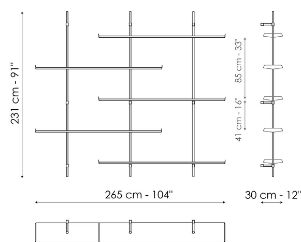

Data sheet

Width: 177cm
Depth: 30cm
Height: 132cm

Width: 265cm
Depth: 30cm
Height: 231cm

Width: 265cm
Depth: 30cm
Height: 231cm

Width: 265cm
Depth: 30cm
Height: 231cm

Width: 353cm
Depth: 30cm
Height: 231cm

Width: 353cm
Depth: 30cm
Height: 231cm

Finishes

UPRIGHT

Plus Metal

Painted metal
Mat bronze

Painted metal
Mat lead

SHELF

Plus Metal