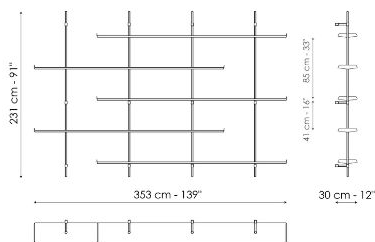

Data sheet

Width: 177cm
Depth: 30cm
Height: 132cm

Width: 265cm
Depth: 30cm
Height: 231cm

Width: 265cm
Depth: 30cm
Height: 231cm

Width: 265cm
Depth: 30cm
Height: 231cm

Width: 353cm
Depth: 30cm
Height: 231cm

Width: 353cm
Depth: 30cm
Height: 231cm

Finishes

UPRIGHT

Plus Metal

Painted metal
Mat bronze

Painted metal
Mat lead

SHELF

Plus Metal