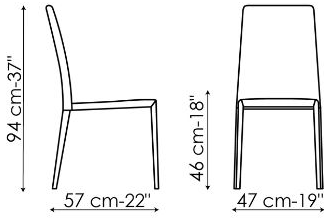

Data sheet

Eral

Width: 47cm

Depth: 57cm

Height: 94cm

Miss Eral

Width: 55cm

Depth: 58cm

Height: 94cm

Finishes

LEGS

Metal

Painted metal
Mat white

Painted metal
Mat dove grey

Painted metal
Supreme anthracite

Painted metal
Mat black