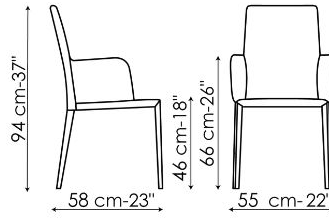

Data sheet

Eral

Width: 47cm

Depth: 57cm

Height: 94cm

Miss Eral

Width: 55cm

Depth: 58cm

Height: 94cm

Finishes

LEGS

Metal

Painted metal
Mat white

Painted metal
Mat dove grey

Painted metal
Supreme anthracite

Painted metal
Mat black