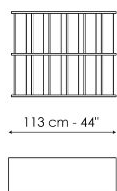

Dogma 113 x H 92

Width: 113cm
Depth: 40cm
Height: 92cm

Dogma 180 x H 92

Width: 180cm
Depth: 40cm
Height: 92cm

Dogma 240 x H 92

Width: 240cm
Depth: 40cm
Height: 92cm