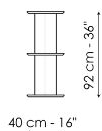

Dogma 113 x H 92

Width: 113cm
Depth: 40cm
Height: 92cm

Dogma 180 x H 92

Width: 180cm
Depth: 40cm
Height: 92cm

Dogma 240 x H 92

Width: 240cm
Depth: 40cm
Height: 92cm