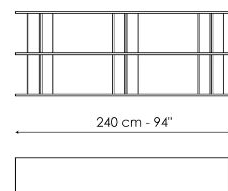

Dogma 113 x H 92

Width: 113cm
Depth: 40cm
Height: 92cm

Dogma 180 x H 92

Width: 180cm
Depth: 40cm
Height: 92cm

Dogma 240 x H 92

Width: 240cm
Depth: 40cm
Height: 92cm