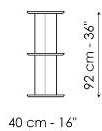

Dogma 113 x H 92

Width: 113cm
Depth: 40cm
Height: 92cm

Dogma 180 x H 92

Width: 180cm
Depth: 40cm
Height: 92cm

Dogma 240 x H 92

Width: 240cm
Depth: 40cm
Height: 92cm