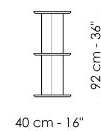

Dogma 113 x H 92

Width: 113cm
Depth: 40cm
Height: 92cm

Dogma 180 x H 92

Width: 180cm
Depth: 40cm
Height: 92cm

Dogma 240 x H 92

Width: 240cm
Depth: 40cm
Height: 92cm