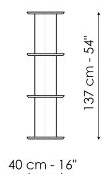

## Dogma 113

Width: 113cm  
Depth: 40cm  
Height: 182cm

## Dogma 180

Width: 180cm  
Depth: 40cm  
Height: 182cm

## Dogma 240

Width: 240cm  
Depth: 40cm  
Height: 182cm

## Dogma 113 x H 137

Width: 113cm  
Depth: 40cm  
Height: 137cm