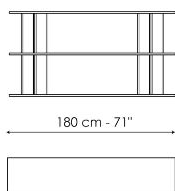

Dogma 113 x H 92

Width: 113cm
Depth: 40cm
Height: 92cm

Dogma 180 x H 92

Width: 180cm
Depth: 40cm
Height: 92cm

Dogma 240 x H 92

Width: 240cm
Depth: 40cm
Height: 92cm