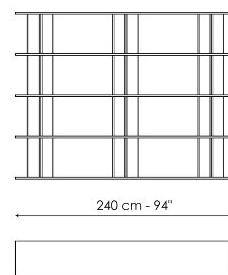

Data sheet

Dogma 113

Width: 113cm
Depth: 40cm
Height: 182cm

Dogma 180

Width: 180cm
Depth: 40cm
Height: 182cm

Dogma 240

Width: 240cm
Depth: 40cm
Height: 182cm