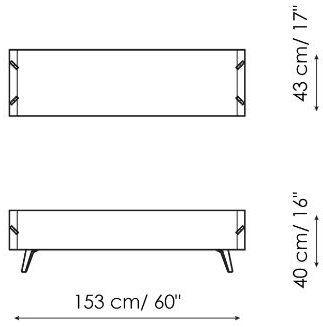

Data sheet

Cuff bench

Width: 153cm

Depth: 43cm

Height: 40cm

Cuff pouf

Width: 76cm

Depth: 52cm

Height: 40cm

Finishes

FEET

Metal

Painted metal
Mat white

Painted metal
Mat dove grey

Painted metal
Supreme anthracite

Painted metal
Mat black