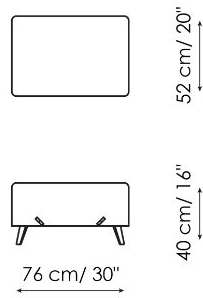

Data sheet

Cuff bench

Width: 153cm

Depth: 43cm

Height: 40cm

Cuff pouf

Width: 76cm

Depth: 52cm

Height: 40cm

Finishes

FEET

Metal

Painted metal
Mat white

Painted metal
Mat dove grey

Painted metal
Supreme anthracite

Painted metal
Mat black