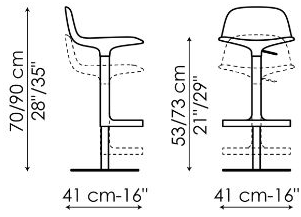

central metal support base with integrated footrest is equipped with a precise swivel movement and is adjustable in height. The Bonnie design plastic bar stool is also ideal for places intended for collective use such as bars and hotels.

## Bonnie h 70-90

Width: 41cm

Depth: 41cm

Height: 70-90cm