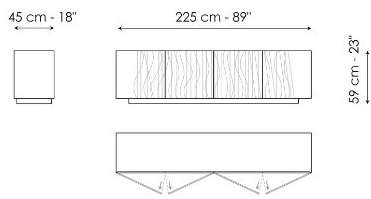

BONALDO

Blush

Essential in its form and appearance which are emphasized by the design of the double blade base, the Blush modern wood sideboard surprises observers thanks to the style of the front section, marked by furrowed traces in slight relief that give the appearance of "vibrating". The straight and curved lines of the abstract pattern, which follow one another in a

Data sheet

Blush - plinth base

Width: 225cm

Depth: 45cm

Height: 59cm

Blush - feet

Width: 225cm

Depth: 45cm

Height: 71cm

Finishes

TOP, SIDE AND DOORS

Wood

**Digital texture on
wood**
Corten effect

FEET / PLINTH BASE

Plus Metal

Painted metal
Mat bronze