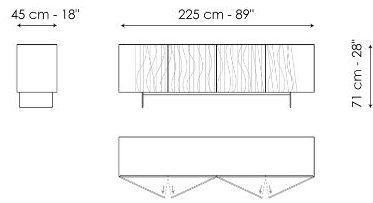

Data sheet

Blush - plinth base

Width: 225cm

Depth: 45cm

Height: 59cm

Blush - feet

Width: 225cm

Depth: 45cm

Height: 71cm

Finishes

TOP, SIDE AND DOORS

Wood

**Digital texture on
wood**
Corten effect

FEET / PLINTH BASE

Plus Metal

Painted metal
Mat bronze