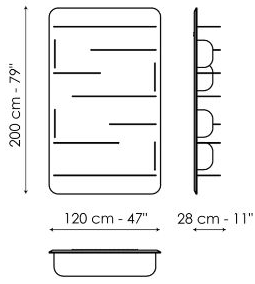

Data sheet

Blabla

Width: 120cm

Depth: 28cm

Height: 200cm

Finishes

FRAME

Wood