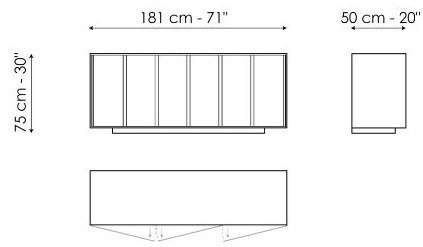

Data sheet

Backdrop 240

Width: 240cm

Depth: 50cm

Height: 75cm

Backdrop 180

Width: 181cm

Depth: 50cm

Height: 75cm

Finishes

EXTERNAL STRUCTURE AND DOORS

Wood

Veneered wood
Walnut Canaletto

Pantographed wood
Brushed bronze

Pantographed wood
Brushed lead

Materials, fabrics, leathers, colors and finishes are approximate and may slightly differ from actual ones. You can find the complete collection of Bonaldo fabrics and leathers on the website