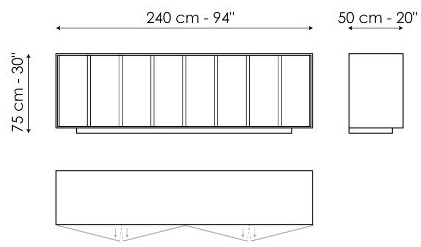

Data sheet

Backdrop 240

Width: 240cm

Depth: 50cm

Height: 75cm

Backdrop 180

Width: 181cm

Depth: 50cm

Height: 75cm

Finishes

EXTERNAL STRUCTURE AND DOORS

Wood

Veneered wood
Walnut Canaletto

Pantographed wood
Brushed bronze

Pantographed wood
Brushed lead

Materials, fabrics, leathers, colors and finishes are approximate and may slightly differ from actual ones. You can find the complete collection of Bonaldo fabrics and leathers on the website