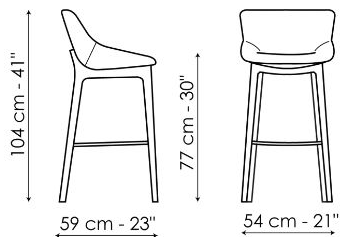

Data sheet

Artika too - swivel base

Width: 54cm

Depth: 56cm

Height: 84/104cm

Artika too H 67

Width: 54cm

Depth: 56cm

Height: 94cm

Artika too H 77

Width: 54cm

Depth: 56cm

Height: 104cm

Artika Wood too H 67

Width: 54cm

Depth: 59cm

Height: 94cm

Artika Wood too H 77

Width: 54cm

Depth: 59cm

Height: 104cm

Finishes

BASE AND FOOTREST - ARTIKA TOO

Metal