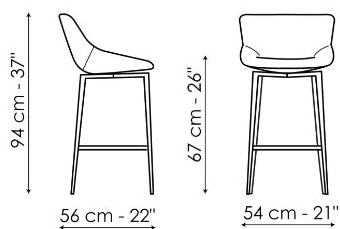

Data sheet

Artika too - swivel base

Width: 54cm

Depth: 56cm

Height: 84/104cm

Artika too H 67

Width: 54cm

Depth: 56cm

Height: 94cm

Artika too H 77

Width: 54cm

Depth: 56cm

Height: 104cm

Artika Wood too H 67

Width: 54cm

Depth: 59cm

Height: 94cm

Artika Wood too H 77

Width: 54cm

Depth: 59cm

Height: 104cm

Finishes

BASE AND FOOTREST - ARTIKA TOO

Metal