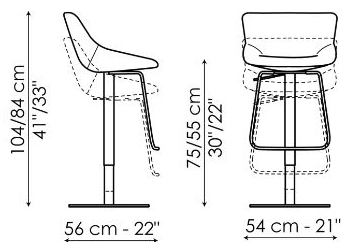

BONALDO

Artika too, Artika Wood too

Its distinctive feature is the backrest, which forms a single unit with the seat and opens out at the top, giving an impression of breadth and expansiveness. The dynamic and comfortable design harmoniously dialogues with the rigorous and solid shapes, creating a high-impact solution. The seat

Data sheet

Artika too - swivel base

Width: 54cm

Depth: 56cm

Height: 84/104cm

Artika too H 67

Width: 54cm

Depth: 56cm

Height: 94cm

Artika too H 77

Width: 54cm

Depth: 56cm

Height: 104cm

Artika Wood too H 67

Width: 54cm

Depth: 59cm

Height: 94cm

Artika Wood too H 77

Width: 54cm

Depth: 59cm

Height: 104cm

Finishes

BASE AND FOOTREST - ARTIKA TOO

Metal