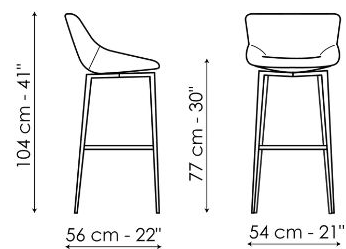

Data sheet

Artika too - swivel base

Width: 54cm

Depth: 56cm

Height: 84/104cm

Artika too H 67

Width: 54cm

Depth: 56cm

Height: 94cm

Artika too H 77

Width: 54cm

Depth: 56cm

Height: 104cm

Artika Wood too H 67

Width: 54cm

Depth: 59cm

Height: 94cm

Artika Wood too H 77

Width: 54cm

Depth: 59cm

Height: 104cm

Finishes

BASE AND FOOTREST - ARTIKA TOO

Metal