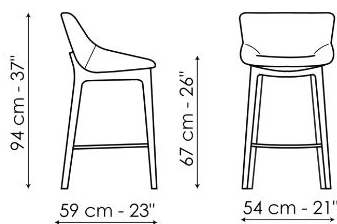

Data sheet

Artika too - swivel base

Width: 54cm

Depth: 56cm

Height: 84/104cm

Artika too H 67

Width: 54cm

Depth: 56cm

Height: 94cm

Artika too H 77

Width: 54cm

Depth: 56cm

Height: 104cm

Artika Wood too H 67

Width: 54cm

Depth: 59cm

Height: 94cm

Artika Wood too H 77

Width: 54cm

Depth: 59cm

Height: 104cm

Finishes

BASE AND FOOTREST - ARTIKA TOO

Metal