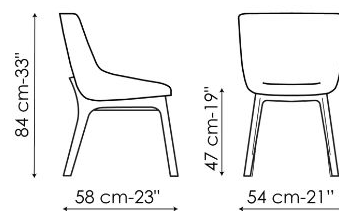

colour combinations. The lower part, in metal, is made with the classic four legs or with an original bobsleigh-shaped base (Artika si); for both solutions it is possible to choose from the many colours of painted metal or stylish finishes. It is alternatively possible to opt for the variant with wooden legs (Artika Wood) or completely covered. Versions with armrests (Miss Artika, Miss Artika si, Miss Artika Wood) and the stool (Artika too, Artika wood too) are available as well.

Data sheet

Artika

Width: 54cm
Depth: 58cm
Height: 84cm

Artika covered

Width: 54cm
Depth: 58cm
Height: 84cm

Artika Wood

Width: 54cm
Depth: 58cm
Height: 84cm

Artika si

Width: 54cm
Depth: 58cm
Height: 84cm

Miss Artika

Width: 62cm
Depth: 60cm
Height: 84cm

Miss Artika covered

Width: 62cm
Depth: 60cm
Height: 84cm

Miss Artika Wood

Width: 62cm
Depth: 60cm
Height: 84cm

Miss Artika si

Width: 62cm
Depth: 60cm
Height: 84cm

Finishes

LEGS

Metal

Painted metal
Mat white

Painted metal
Mat dove grey

Painted metal
Supreme anthracite

Painted metal
Mat black