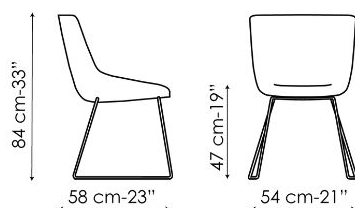

colour combinations. The lower part, in metal, is made with the classic four legs or with an original bobsleigh-shaped base (Artika si); for both solutions it is possible to choose from the many colours of painted metal or stylish finishes. It is alternatively possible to opt for the variant with wooden legs (Artika Wood) or completely covered. Versions with armrests (Miss Artika, Miss Artika si, Miss Artika Wood) and the stool (Artika too, Artika wood too) are available as well.

Data sheet

Artika

Width: 54cm
Depth: 58cm
Height: 84cm

Artika covered

Width: 54cm
Depth: 58cm
Height: 84cm

Artika Wood

Width: 54cm
Depth: 58cm
Height: 84cm

Artika si

Width: 54cm
Depth: 58cm
Height: 84cm

Miss Artika

Width: 62cm
Depth: 60cm
Height: 84cm

Miss Artika covered

Width: 62cm
Depth: 60cm
Height: 84cm

Miss Artika Wood

Width: 62cm
Depth: 60cm
Height: 84cm

Miss Artika si

Width: 62cm
Depth: 60cm
Height: 84cm

Finishes

LEGS

Metal

Painted metal
Mat white

Painted metal
Mat dove grey

Painted metal
Supreme anthracite

Painted metal
Mat black