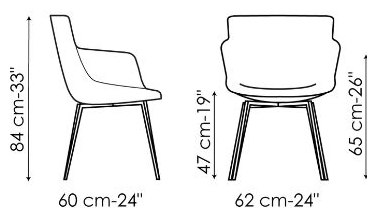

colour combinations. The lower part, in metal, is made with the classic four legs or with an original bobsleigh-shaped base (Artika si); for both solutions it is possible to choose from the many colours of painted metal or stylish finishes. It is alternatively possible to opt for the variant with wooden legs (Artika Wood) or completely covered. Versions with armrests (Miss Artika, Miss Artika si, Miss Artika Wood) and the stool (Artika too, Artika wood too) are available as well.

Data sheet

Artika

Width: 54cm
Depth: 58cm
Height: 84cm

Artika covered

Width: 54cm
Depth: 58cm
Height: 84cm

Artika Wood

Width: 54cm
Depth: 58cm
Height: 84cm

Artika si

Width: 54cm
Depth: 58cm
Height: 84cm

Miss Artika

Width: 62cm
Depth: 60cm
Height: 84cm

Miss Artika covered

Width: 62cm
Depth: 60cm
Height: 84cm

Miss Artika Wood

Width: 62cm
Depth: 60cm
Height: 84cm

Miss Artika si

Width: 62cm
Depth: 60cm
Height: 84cm

Finishes

LEGS

Metal

Painted metal
Mat white

Painted metal
Mat dove grey

Painted metal
Supreme anthracite

Painted metal
Mat black