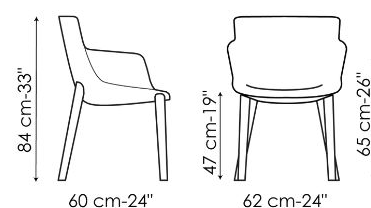

colour combinations. The lower part, in metal, is made with the classic four legs or with an original bobsleigh-shaped base (Artika si); for both solutions it is possible to choose from the many colours of painted metal or stylish finishes. It is alternatively possible to opt for the variant with wooden legs (Artika Wood) or completely covered. Versions with armrests (Miss Artika, Miss Artika si, Miss Artika Wood) and the stool (Artika too, Artika wood too) are available as well.

Data sheet

Artika

Width: 54cm
Depth: 58cm
Height: 84cm

Artika covered

Width: 54cm
Depth: 58cm
Height: 84cm

Artika Wood

Width: 54cm
Depth: 58cm
Height: 84cm

Artika si

Width: 54cm
Depth: 58cm
Height: 84cm

Miss Artika

Width: 62cm
Depth: 60cm
Height: 84cm

Miss Artika covered

Width: 62cm
Depth: 60cm
Height: 84cm

Miss Artika Wood

Width: 62cm
Depth: 60cm
Height: 84cm

Miss Artika si

Width: 62cm
Depth: 60cm
Height: 84cm

Finishes

LEGS

Metal

Painted metal
Mat white

Painted metal
Mat dove grey

Painted metal
Supreme anthracite

Painted metal
Mat black