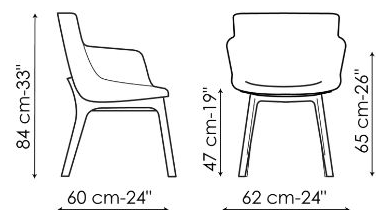

Data sheet

Artika

Width: 54cm
Depth: 58cm
Height: 84cm

Artika covered

Width: 54cm
Depth: 58cm
Height: 84cm

Artika Wood

Width: 54cm
Depth: 58cm
Height: 84cm

Artika si

Width: 54cm
Depth: 58cm
Height: 84cm

Miss Artika

Width: 62cm
Depth: 60cm
Height: 84cm

Miss Artika covered

Width: 62cm
Depth: 60cm
Height: 84cm

Miss Artika Wood

Width: 62cm
Depth: 60cm
Height: 84cm

Miss Artika si

Width: 62cm
Depth: 60cm
Height: 84cm

Finishes

LEGS

Metal

Painted metal
Mat white

Painted metal
Mat dove grey

Painted metal
Supreme anthracite

Painted metal
Mat black