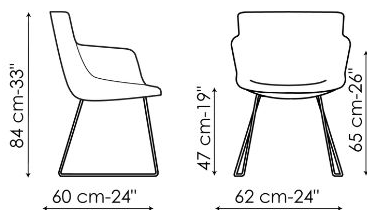

Data sheet

Artika

Width: 54cm
Depth: 58cm
Height: 84cm

Artika covered

Width: 54cm
Depth: 58cm
Height: 84cm

Artika Wood

Width: 54cm
Depth: 58cm
Height: 84cm

Artika si

Width: 54cm
Depth: 58cm
Height: 84cm

Miss Artika

Width: 62cm
Depth: 60cm
Height: 84cm

Miss Artika covered

Width: 62cm
Depth: 60cm
Height: 84cm

Miss Artika Wood

Width: 62cm
Depth: 60cm
Height: 84cm

Miss Artika si

Width: 62cm
Depth: 60cm
Height: 84cm

Finishes

LEGS

Metal

Painted metal
Mat white

Painted metal
Mat dove grey

Painted metal
Supreme anthracite

Painted metal
Mat black