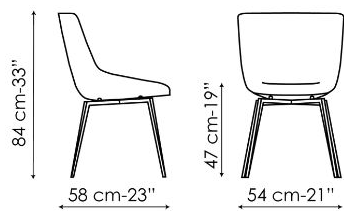

colour combinations. The lower part, in metal, is made with the classic four legs or with an original bobsleigh-shaped base (Artika si); for both solutions it is possible to choose from the many colours of painted metal or stylish finishes. It is alternatively possible to opt for the variant with wooden legs (Artika Wood) or completely covered. Versions with armrests (Miss Artika, Miss Artika si, Miss Artika Wood) and the stool (Artika too, Artika wood too) are available as well.

Data sheet

Artika

Width: 54cm
Depth: 58cm
Height: 84cm

Artika covered

Width: 54cm
Depth: 58cm
Height: 84cm

Artika Wood

Width: 54cm
Depth: 58cm
Height: 84cm

Artika si

Width: 54cm
Depth: 58cm
Height: 84cm

Miss Artika

Width: 62cm
Depth: 60cm
Height: 84cm

Miss Artika covered

Width: 62cm
Depth: 60cm
Height: 84cm

Miss Artika Wood

Width: 62cm
Depth: 60cm
Height: 84cm

Miss Artika si

Width: 62cm
Depth: 60cm
Height: 84cm

Finishes

LEGS

Metal

Painted metal
Mat white

Painted metal
Mat dove grey

Painted metal
Supreme anthracite

Painted metal
Mat black