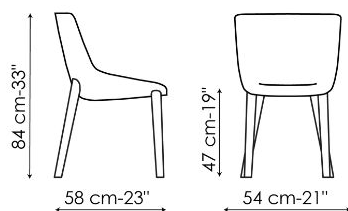

colour combinations. The lower part, in metal, is made with the classic four legs or with an original bobsleigh-shaped base (Artika si); for both solutions it is possible to choose from the many colours of painted metal or stylish finishes. It is alternatively possible to opt for the variant with wooden legs (Artika Wood) or completely covered. Versions with armrests (Miss Artika, Miss Artika si, Miss Artika Wood) and the stool (Artika too, Artika wood too) are available as well.

Data sheet

Artika

Width: 54cm
Depth: 58cm
Height: 84cm

Artika covered

Width: 54cm
Depth: 58cm
Height: 84cm

Artika Wood

Width: 54cm
Depth: 58cm
Height: 84cm

Artika si

Width: 54cm
Depth: 58cm
Height: 84cm

Miss Artika

Width: 62cm
Depth: 60cm
Height: 84cm

Miss Artika covered

Width: 62cm
Depth: 60cm
Height: 84cm

Miss Artika Wood

Width: 62cm
Depth: 60cm
Height: 84cm

Miss Artika si

Width: 62cm
Depth: 60cm
Height: 84cm

Finishes

LEGS

Metal

Painted metal
Mat white

Painted metal
Mat dove grey

Painted metal
Supreme anthracite

Painted metal
Mat black