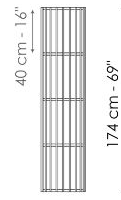

Data sheet

122 cm - 48"

42 cm - 17"

40 cm - 16"
174 cm - 69"

182 cm - 72"

42 cm - 17"

40 cm - 16"
174 cm - 69"

Arpa 122

Width: 122cm
Depth: 42cm
Height: 174cm

Arpa 182

Width: 182cm
Depth: 42cm
Height: 174cm

Finishes

SHELVES

Wood

Veneered wood
Walnut Canaletto

Veneered wood
Coal oak