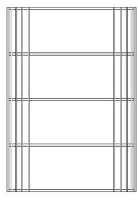

arranged along the perimeter, which acts as a structure and support for the wooden shelves which run uninterrupted along the entire length and width of the piece. The rounded ends of the shelves soften the profile of the bookcase, making it ideal for any space, whether domestic or otherwise.

Data sheet

122 cm - 48"

42 cm - 17"

40 cm - 16"
174 cm - 69"

182 cm - 72"

42 cm - 17"

40 cm - 16"
174 cm - 69"

Arpa 122

Width: 122cm
Depth: 42cm
Height: 174cm

Arpa 182

Width: 182cm
Depth: 42cm
Height: 174cm

Finishes

SHELVES

Wood

Veneered wood
Walnut Canaletto

Veneered wood
Coal oak