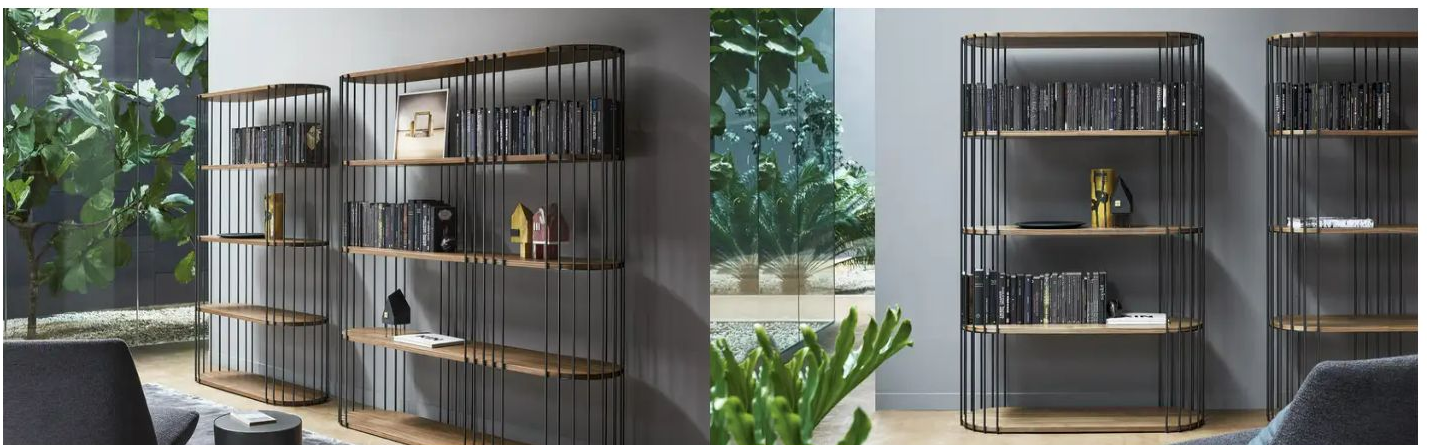

BONALDO

Arpa

A versatile instrument for contemporary furnishing, Arpa displays a “musical design” that lends itself to infinite interpretations, combining visual lightness and functionality of use. The design bookcase, whose name in Italian means “Harp”, is characterized by the sequence of metal uprights

arranged along the perimeter, which acts as a structure and support for the wooden shelves which run uninterrupted along the entire length and width of the piece. The rounded ends of the shelves soften the profile of the bookcase, making it ideal for any space, whether domestic or otherwise.