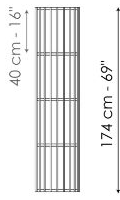

Data sheet

122 cm - 48"

42 cm - 17"

40 cm - 16"
174 cm - 69"

182 cm - 72"

42 cm - 17"

40 cm - 16"
174 cm - 69"

Arpa 122

Width: 122cm
Depth: 42cm
Height: 174cm

Arpa 182

Width: 182cm
Depth: 42cm
Height: 174cm

Finishes

SHELVES

Wood

Veneered wood
Walnut Canaletto

Veneered wood
Coal oak