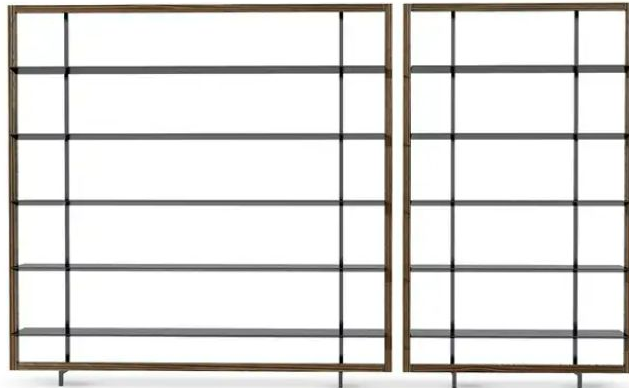

## Alix

Designer: **Maurizio and Silvia Varsi**

With its wooden frame protruding from the wall-mounted metal structure, the Alix lightweight bookcase furnishes the wall by breaking its monotony. The careful choice of materials is at the core of this project, consisting of simple and linear

shapes: the concept is strengthened by the use of aluminium, a cold and tenacious material that makes the structure optically light, combined with the warmth of the wood, the real star of Alix's design.

## **Alix 124**

Width: 124cm

Depth: 30cm

Height: 210cm

## **Alix 184**

Width: 184cm

Depth: 30cm

Height: 210cm