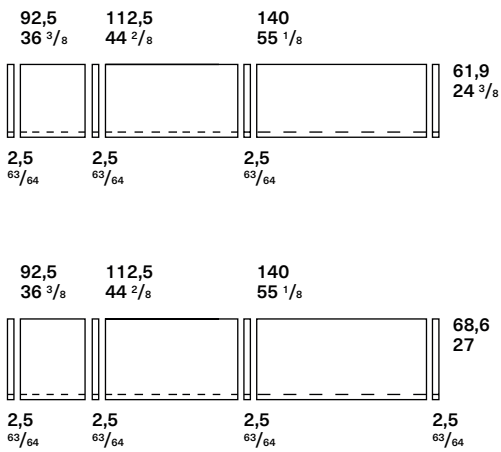

Hinged wardrobe

Width

Height

Sliding wardrobe

Width

Height

Bi-fold wardrobe

Width

Height

Dresser

Width

Height

FINISHES

Lacquer matt and gloss

FINISHES

Mirror and Glass (fronts only)