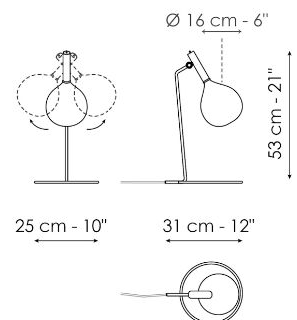

## 10 lights frame suspension

Width: 190cm  
Depth: 70cm  
Height: 23cm

## Wall lamp

Width: 16cm  
Depth: 18cm  
Height: 44cm

## Small table lamp

Width: 20cm  
Depth: 25cm  
Height: 36cm

## Large table lamp

Width: 25cm  
Depth: 31cm  
Height: 53cm

**Floor lamp**

Width: 31cm

Depth: 42cm

Height: 140cm