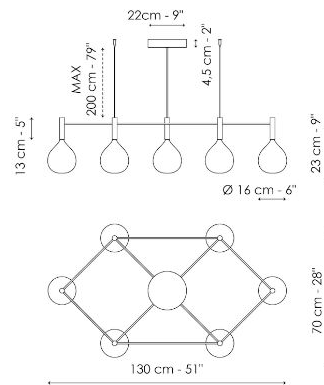

7 lights frame suspension

Width: 130cm
Depth: 70cm
Height: 23cm