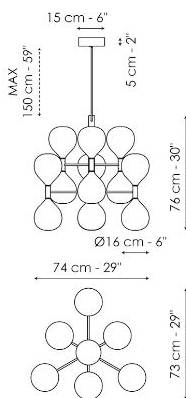

13 lights suspension

Width: 74cm
Depth: 73cm
Height: 76cm