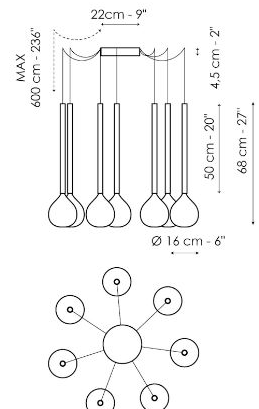

## 1 light suspension

Width: 16cm  
Depth: 16cm  
Height: 68cm

## 5 lights suspension

Width: 122cm  
Depth: 122cm  
Height: 68cm

## Wall lamp

Width: 16cm  
Depth: 18cm  
Height: 44cm

## Small table lamp

Width: 20cm  
Depth: 25cm  
Height: 36cm