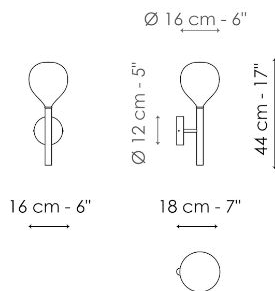

## 5 lights suspension

Width: 122cm  
Depth: 122cm  
Height: 68cm

## 13 lights suspension

Width: 74cm  
Depth: 73cm  
Height: 76cm

## Wall lamp

Width: 16cm  
Depth: 18cm  
Height: 44cm

## Small table lamp

Width: 20cm  
Depth: 25cm  
Height: 36cm