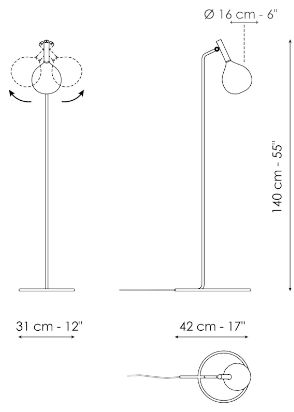

## 10 lights frame suspension

Width: 190cm  
Depth: 70cm  
Height: 23cm

## Wall lamp

Width: 16cm  
Depth: 18cm  
Height: 44cm

## Small table lamp

Width: 20cm  
Depth: 25cm  
Height: 36cm

## Large table lamp

Width: 25cm  
Depth: 31cm  
Height: 53cm

**Floor lamp**

Width: 31cm

Depth: 42cm

Height: 140cm