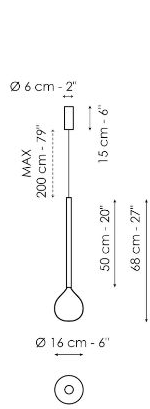

Data sheet

1 light suspension

Width: 16cm
Depth: 16cm
Height: 68cm