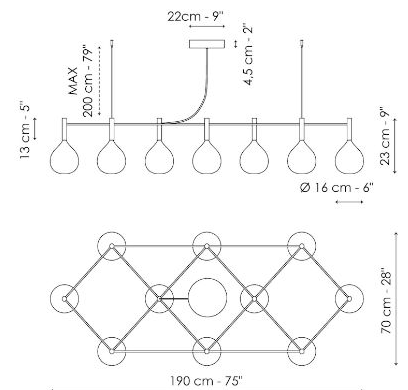

10 lights frame suspension

Width: 190cm
Depth: 70cm
Height: 23cm