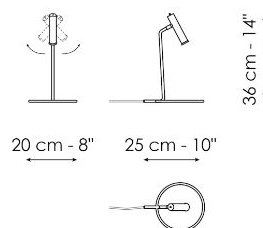

## 7 lights frame suspension

Width: 130cm  
Depth: 70cm  
Height: 23cm

## 10 lights frame suspension

Width: 190cm  
Depth: 70cm  
Height: 23cm

## Wall lamp

Width: 16cm  
Depth: 18cm  
Height: 44cm

## Small table lamp

Width: 20cm  
Depth: 25cm  
Height: 36cm