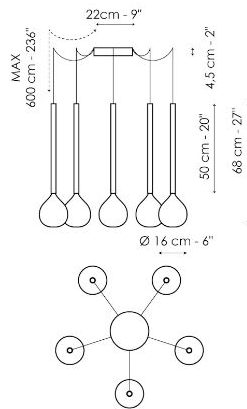

## 5 lights suspension

Width: 122cm  
Depth: 122cm  
Height: 68cm

## Wall lamp

Width: 16cm  
Depth: 18cm  
Height: 44cm

## Small table lamp

Width: 20cm  
Depth: 25cm  
Height: 36cm

## Large table lamp

Width: 25cm  
Depth: 31cm  
Height: 53cm

**Floor lamp**

Width: 31cm

Depth: 42cm

Height: 140cm